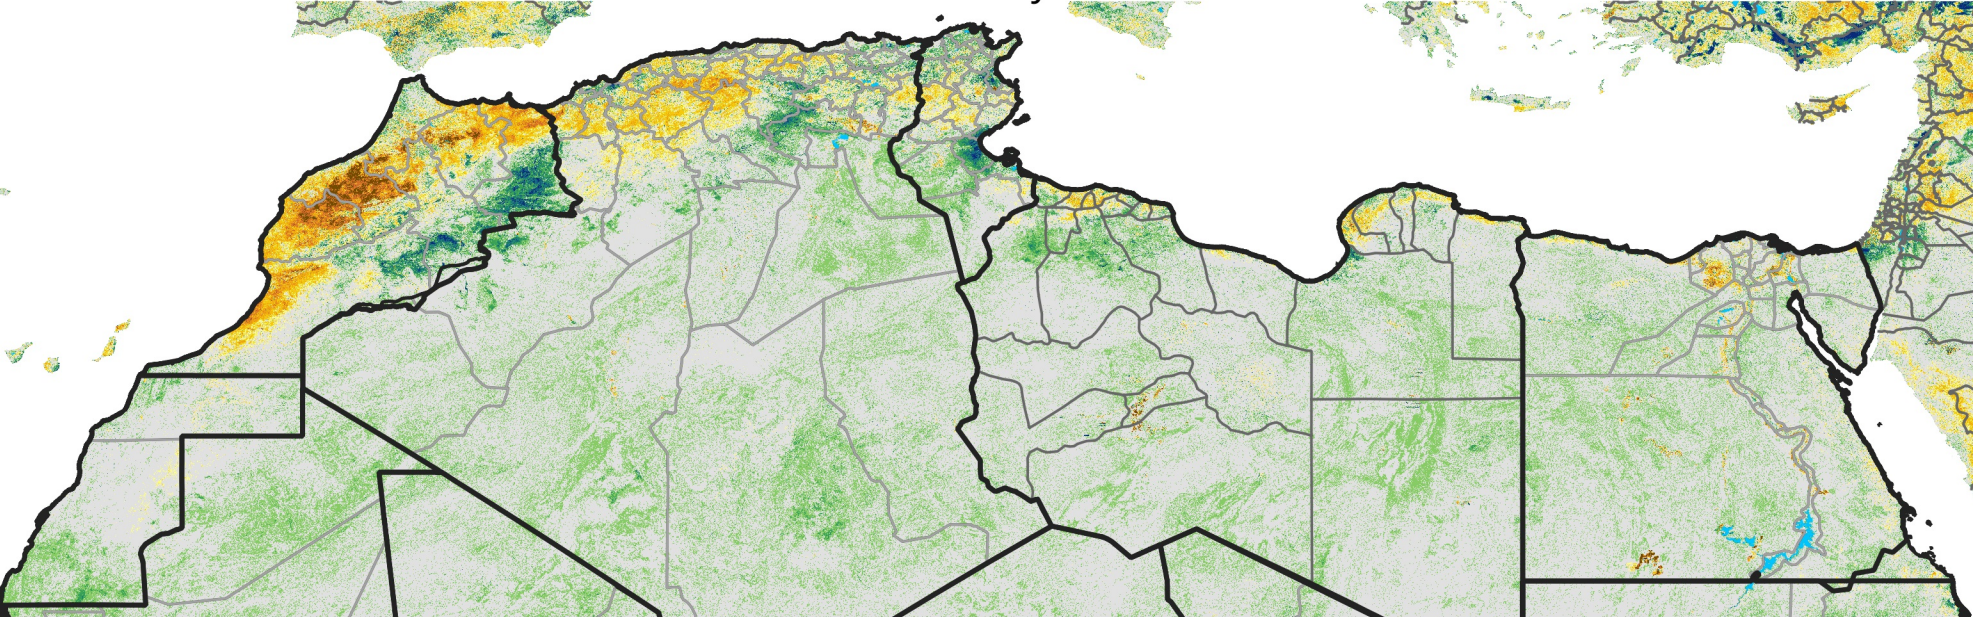

North Africa Percent of Mean NDVI

2007 / mean (2003 - 2022)
Period 05 / February 11 - 20, 2007

Percent of Normal