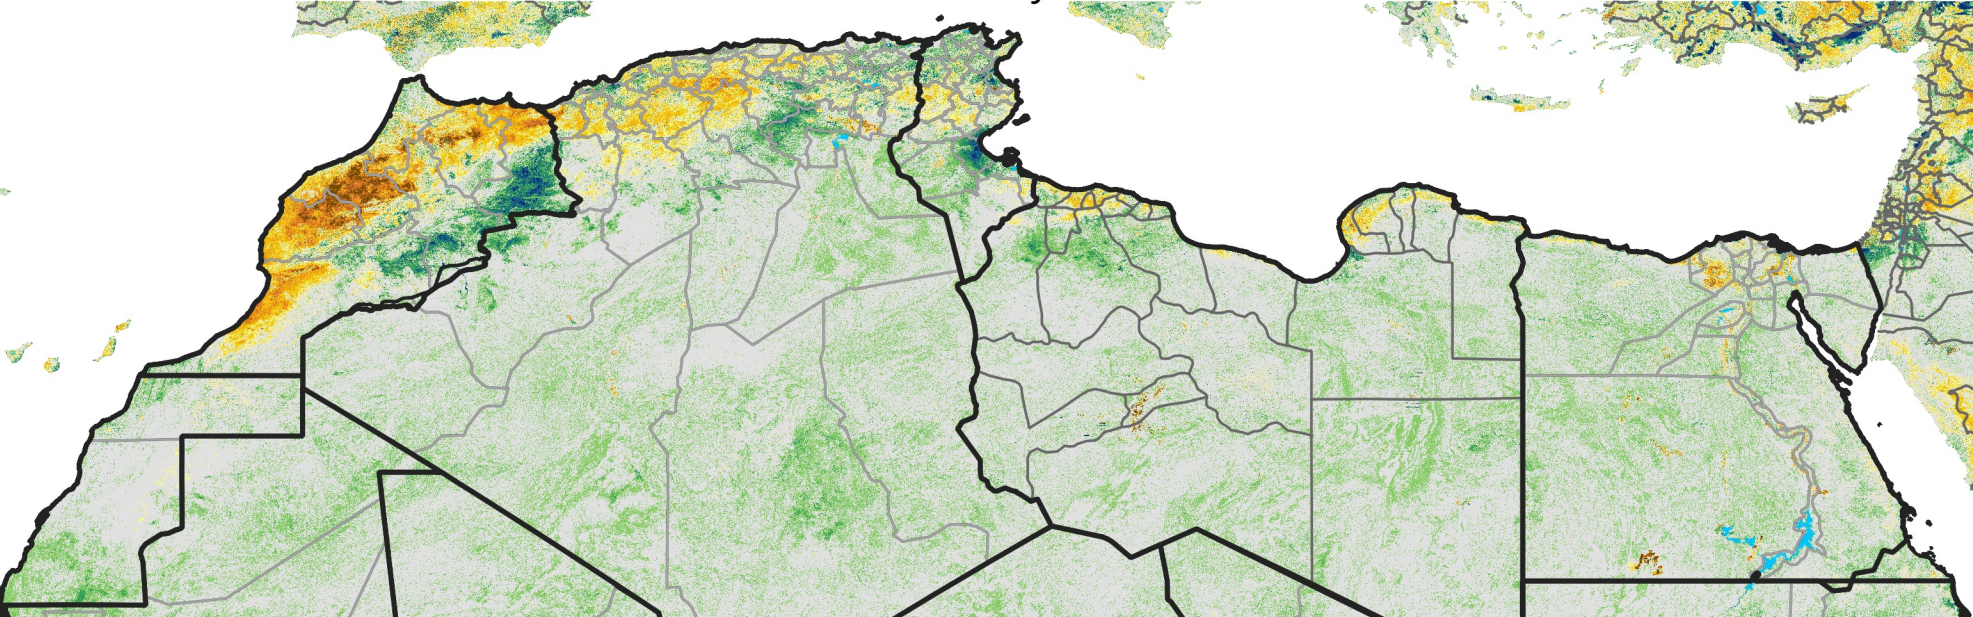

North Africa Percent of Mean NDVI

2007 / mean (2003 - 2022)
Period 06 / February 21 - 28, 2007

Percent of Normal