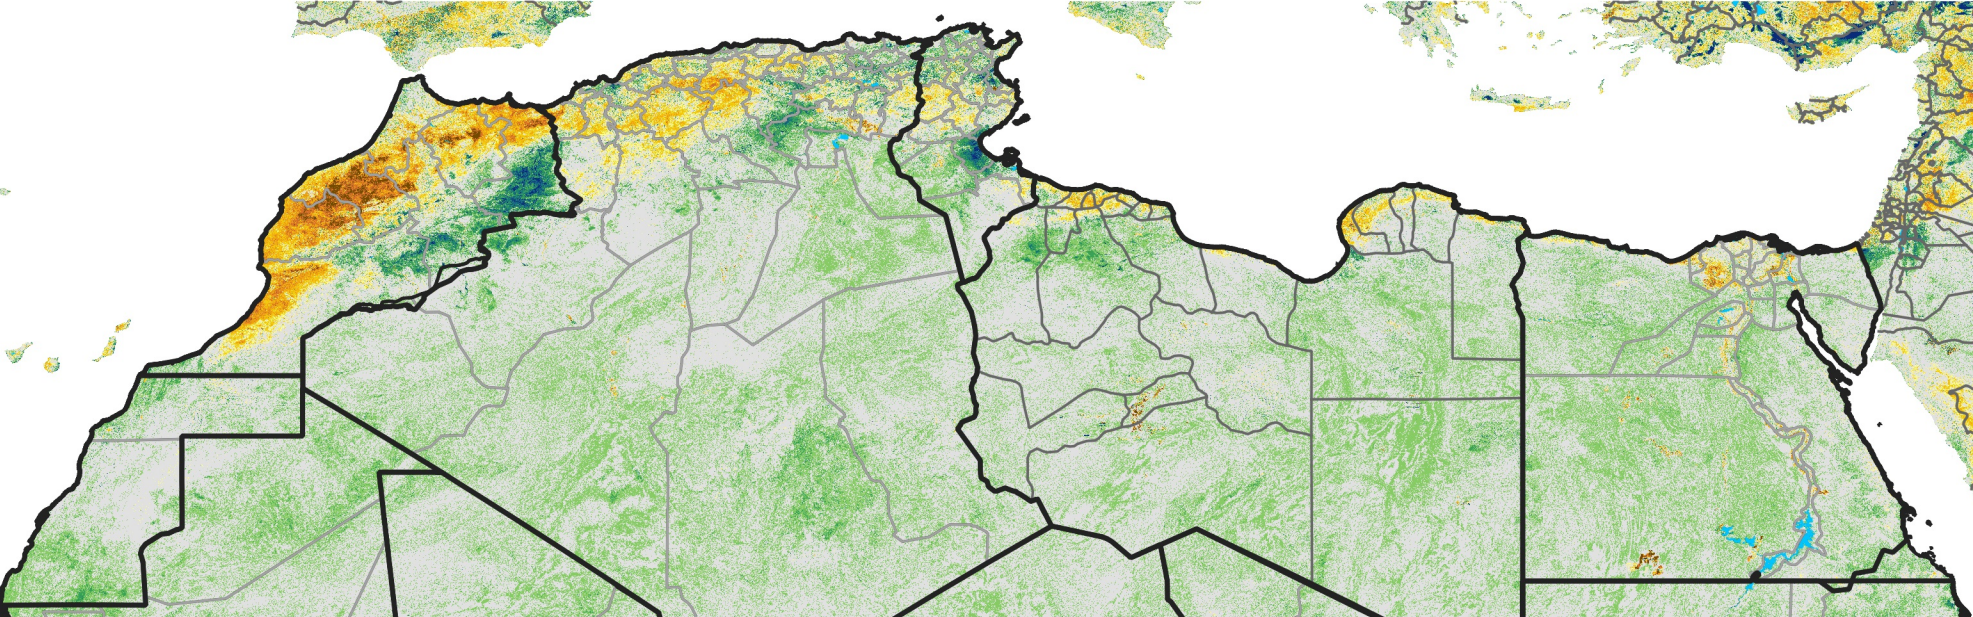

North Africa Percent of Mean NDVI

2007 / mean (2003 - 2022)
Period 07 / March 01 - 10, 2007

Percent of Normal