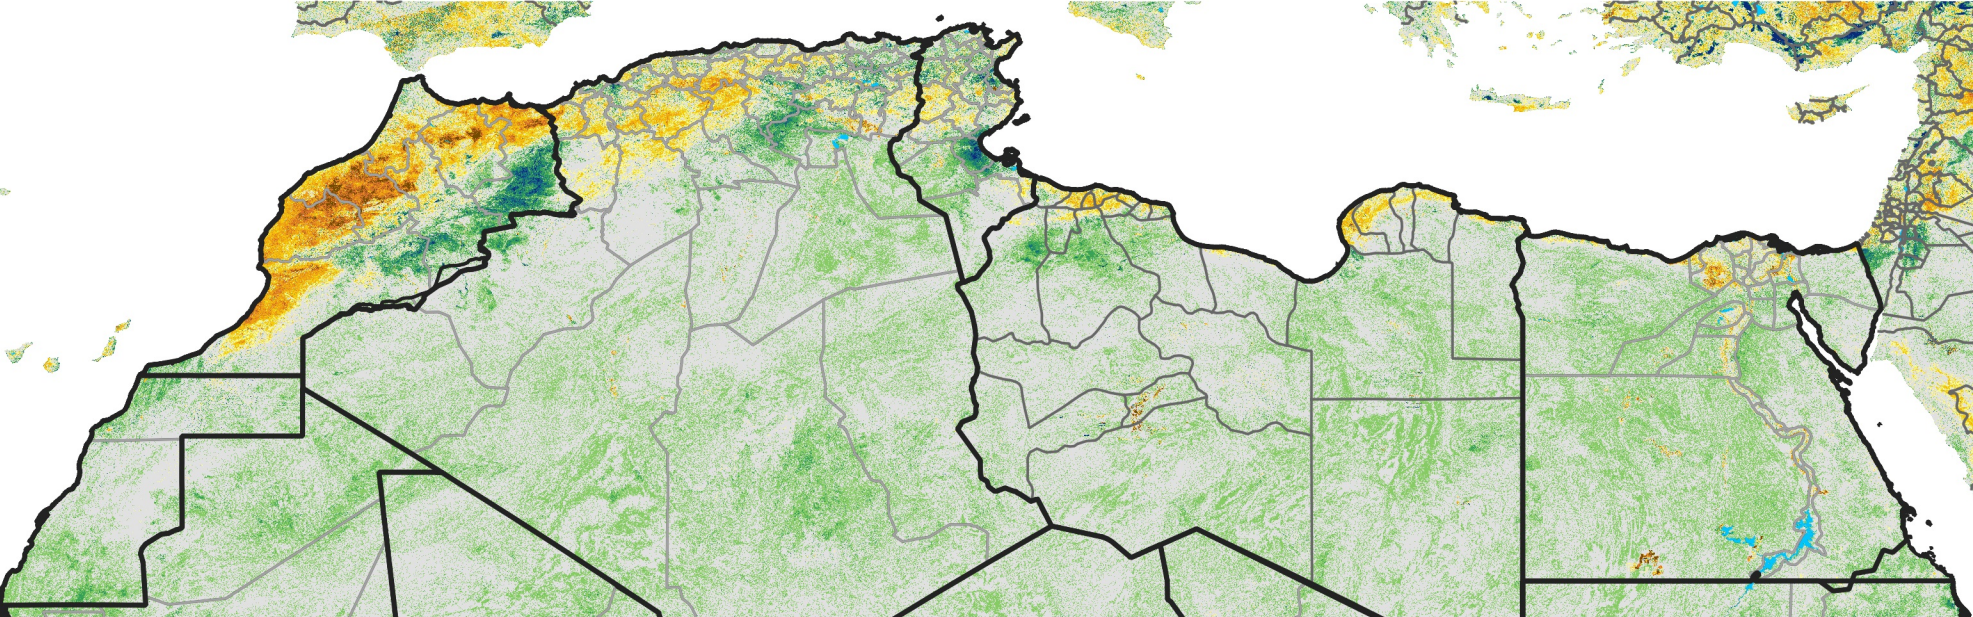

North Africa Percent of Mean NDVI

2007 / mean (2003 - 2022)
Period 08 / March 11 - 20, 2007

Percent of Normal