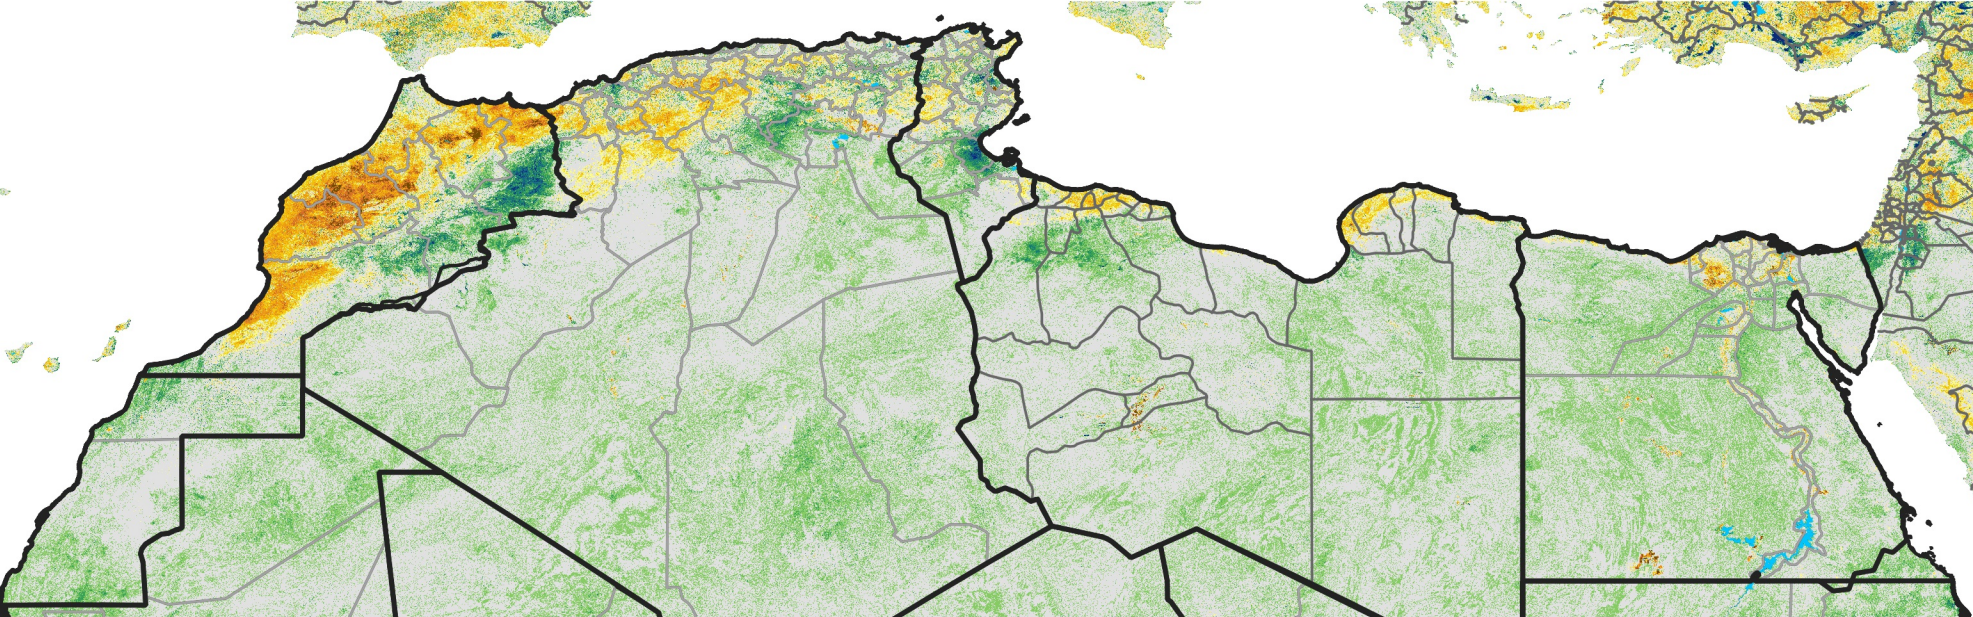

# North Africa Percent of Mean NDVI

2007 / mean (2003 - 2022)  
Period 09 / March 21 - 31, 2007