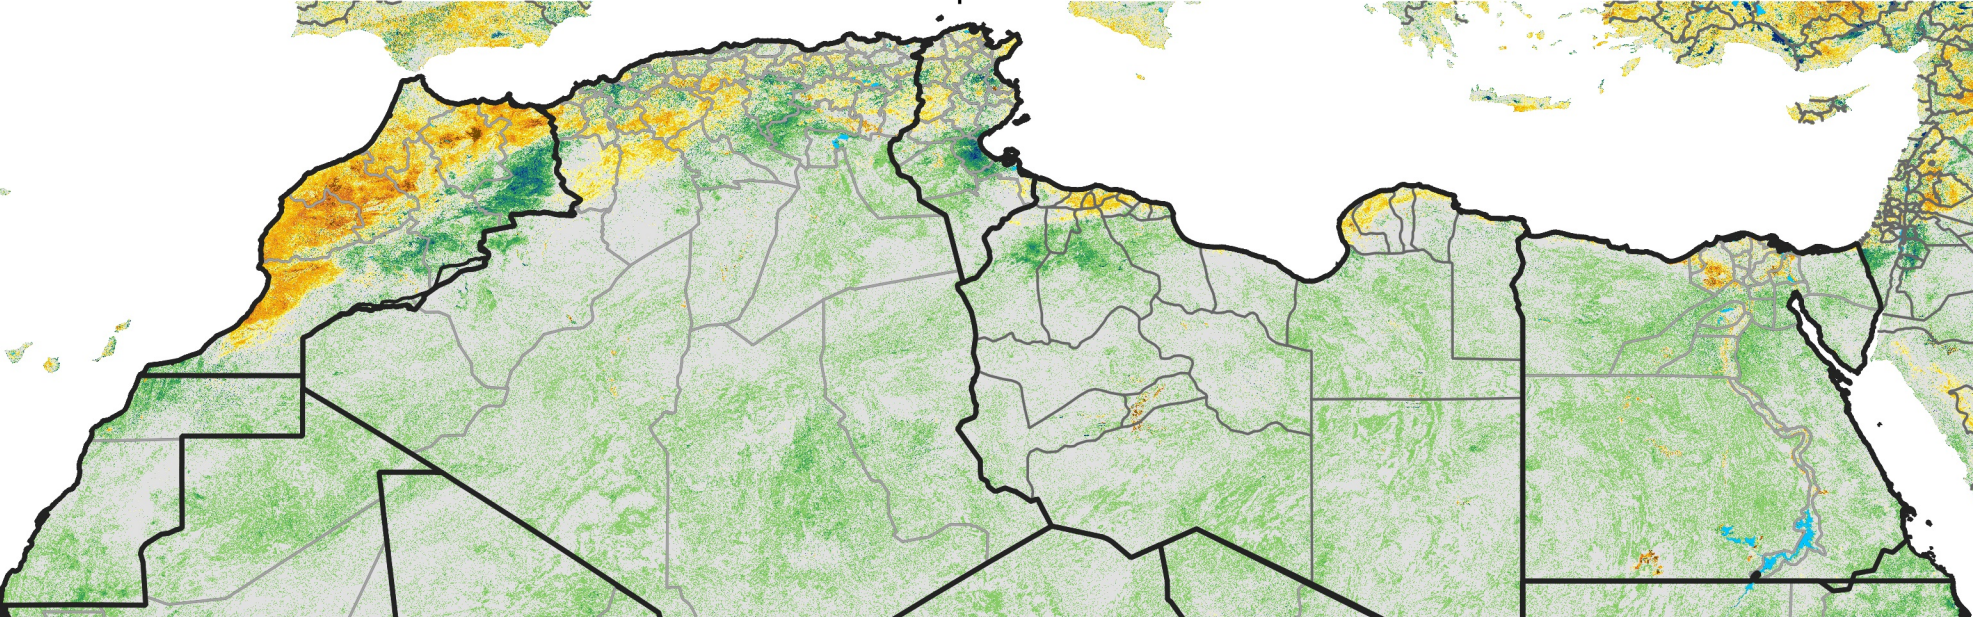

# North Africa Percent of Mean NDVI

2007 / mean (2003 - 2022)  
Period 10 / April 01 - 10, 2007