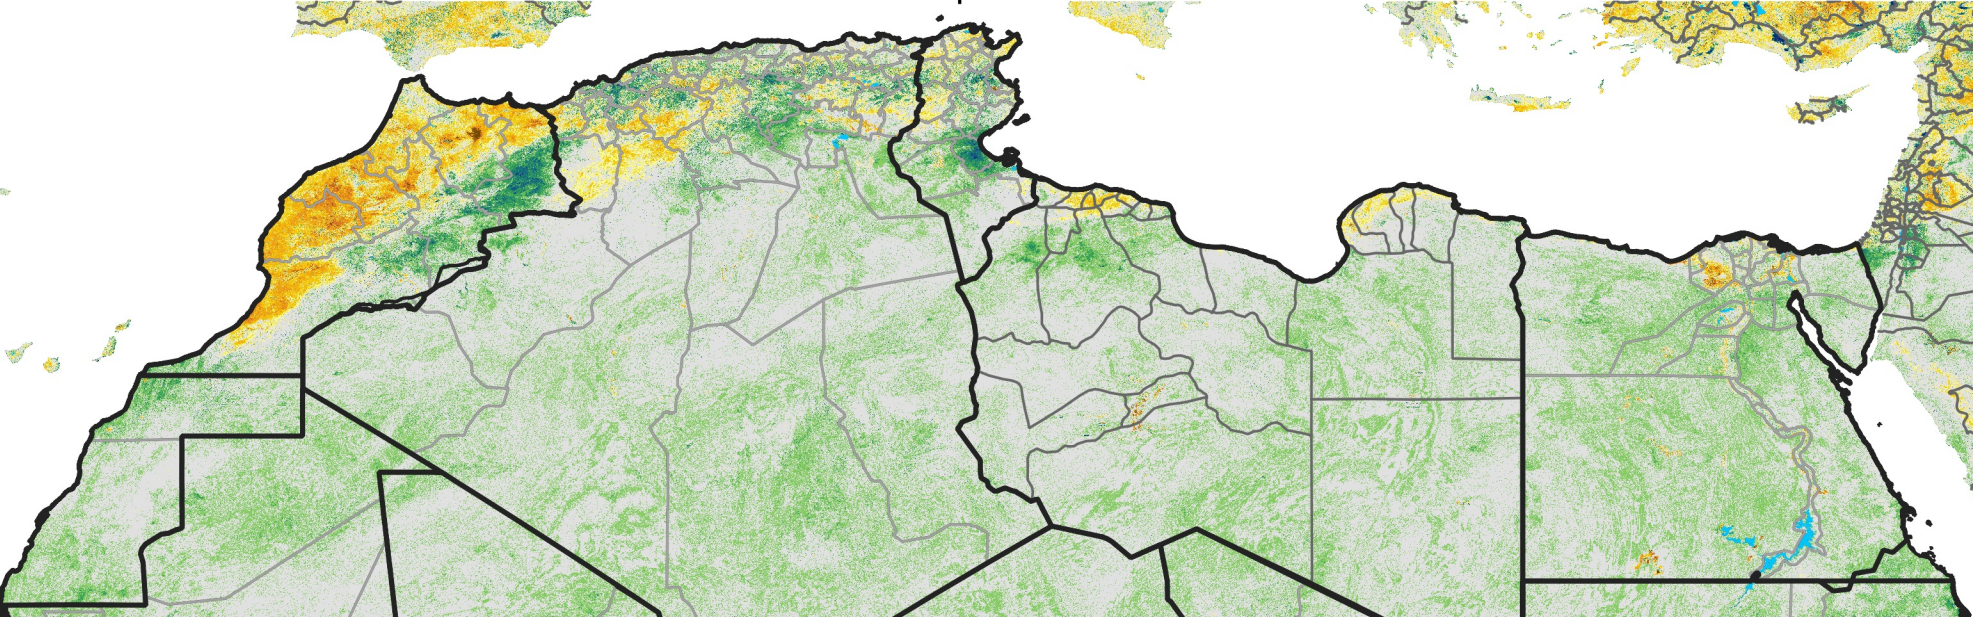

North Africa Percent of Mean NDVI

2007 / mean (2003 - 2022)
Period 11 / April 11 - 20, 2007

Percent of Normal