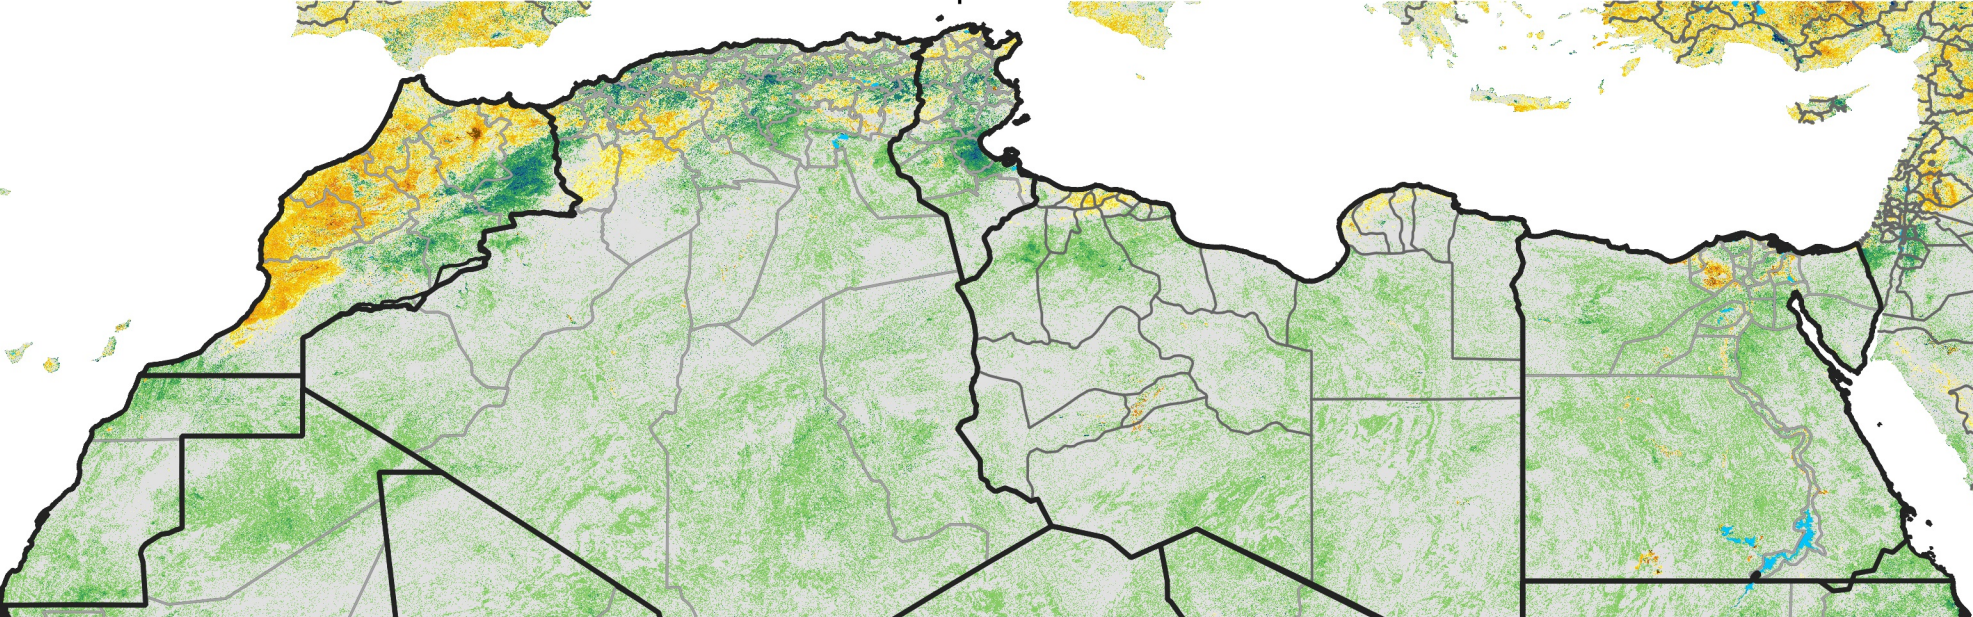

North Africa Percent of Mean NDVI

2007 / mean (2003 - 2022)
Period 12 / April 21 - 30, 2007

Percent of Normal