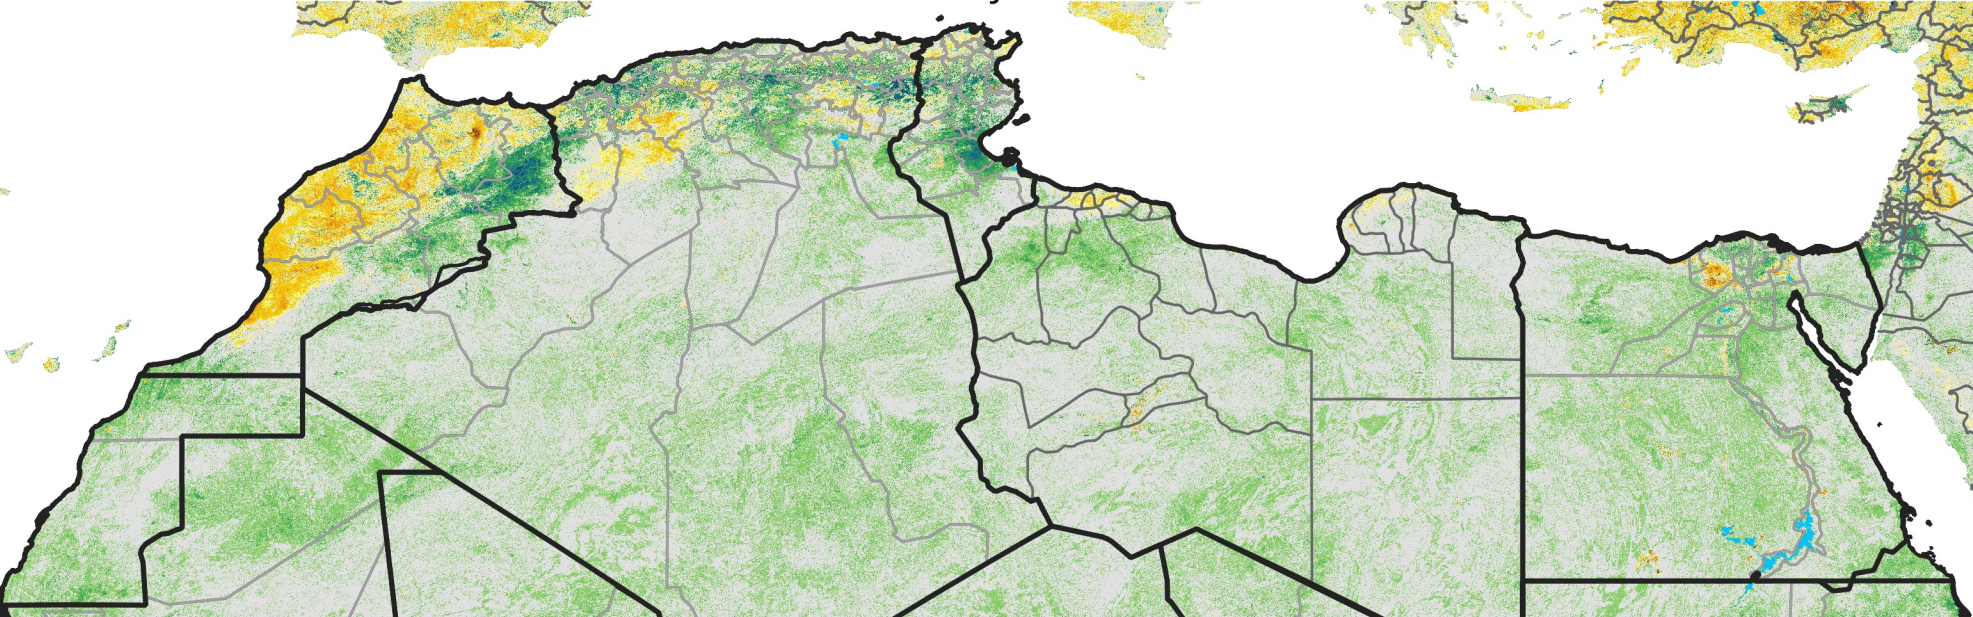

North Africa Percent of Mean NDVI

2007 / mean (2003 - 2022)
Period 13 / May 01 - 10, 2007

Percent of Normal