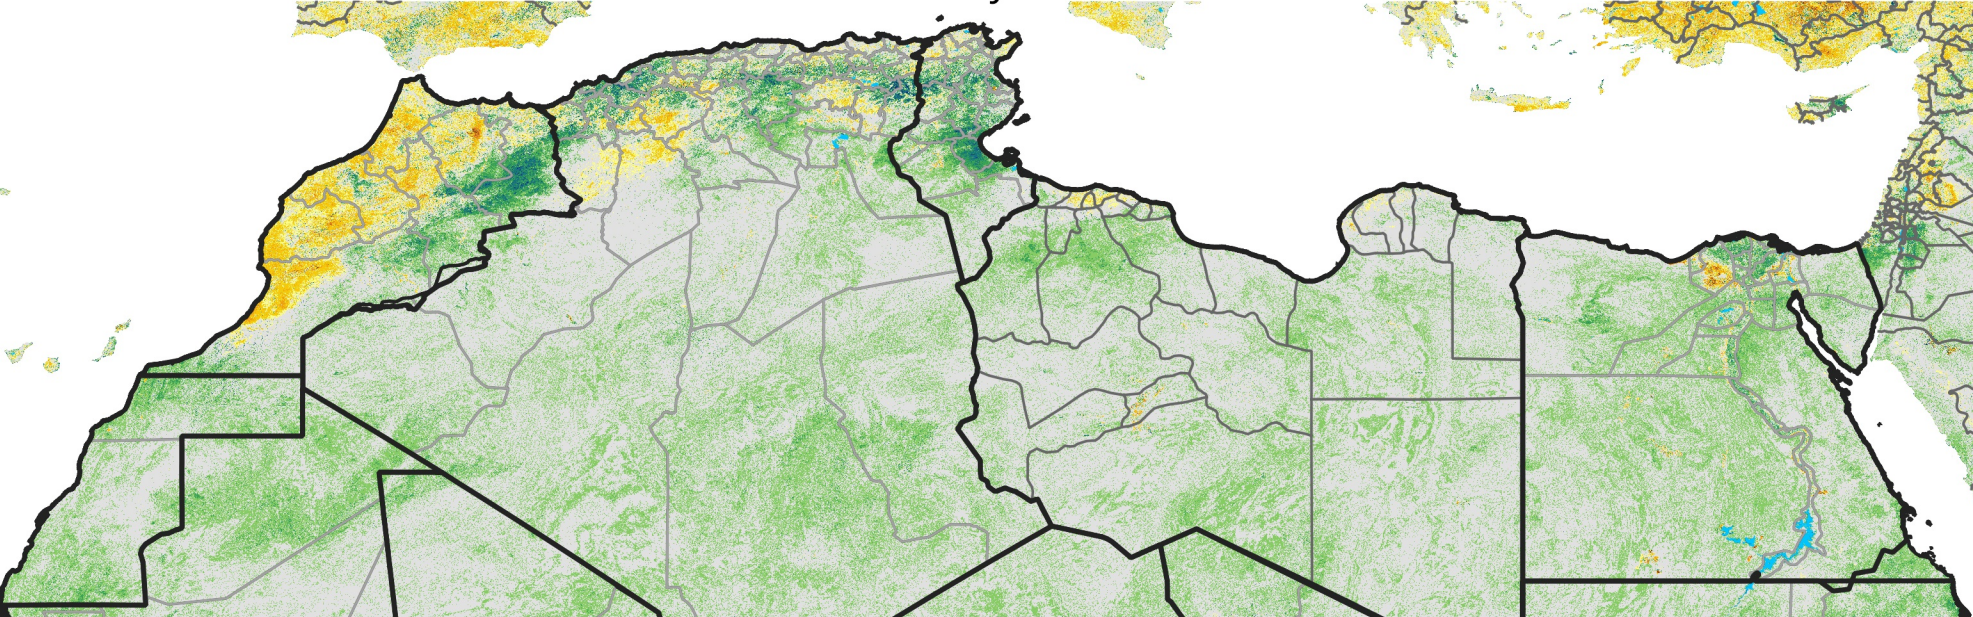

North Africa Percent of Mean NDVI

2007 / mean (2003 - 2022)
Period 14 / May 11 - 20, 2007

Percent of Normal