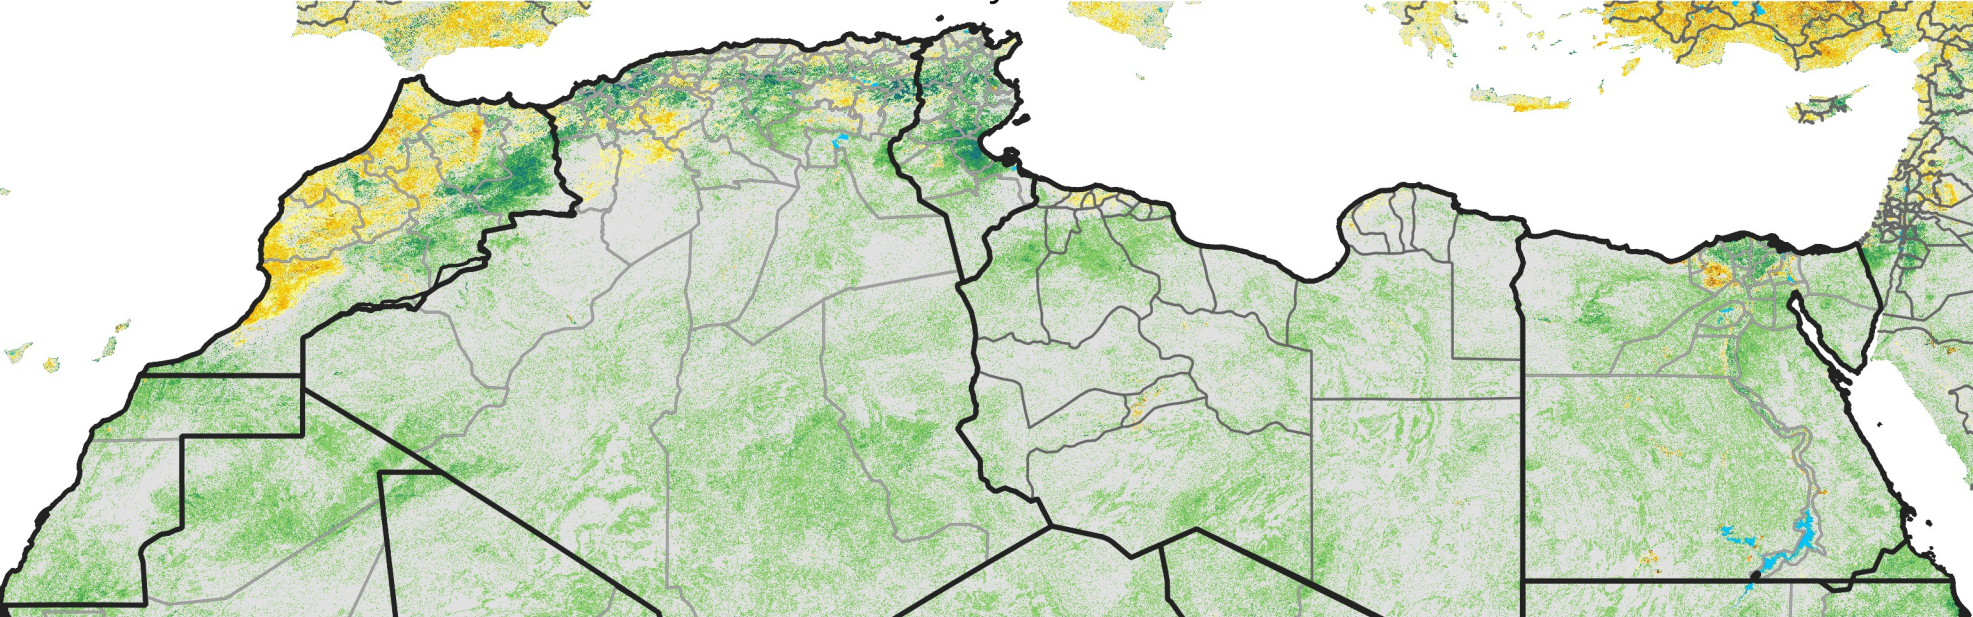

North Africa Percent of Mean NDVI

2007 / mean (2003 - 2022)
Period 15 / May 21 - 31, 2007

Percent of Normal