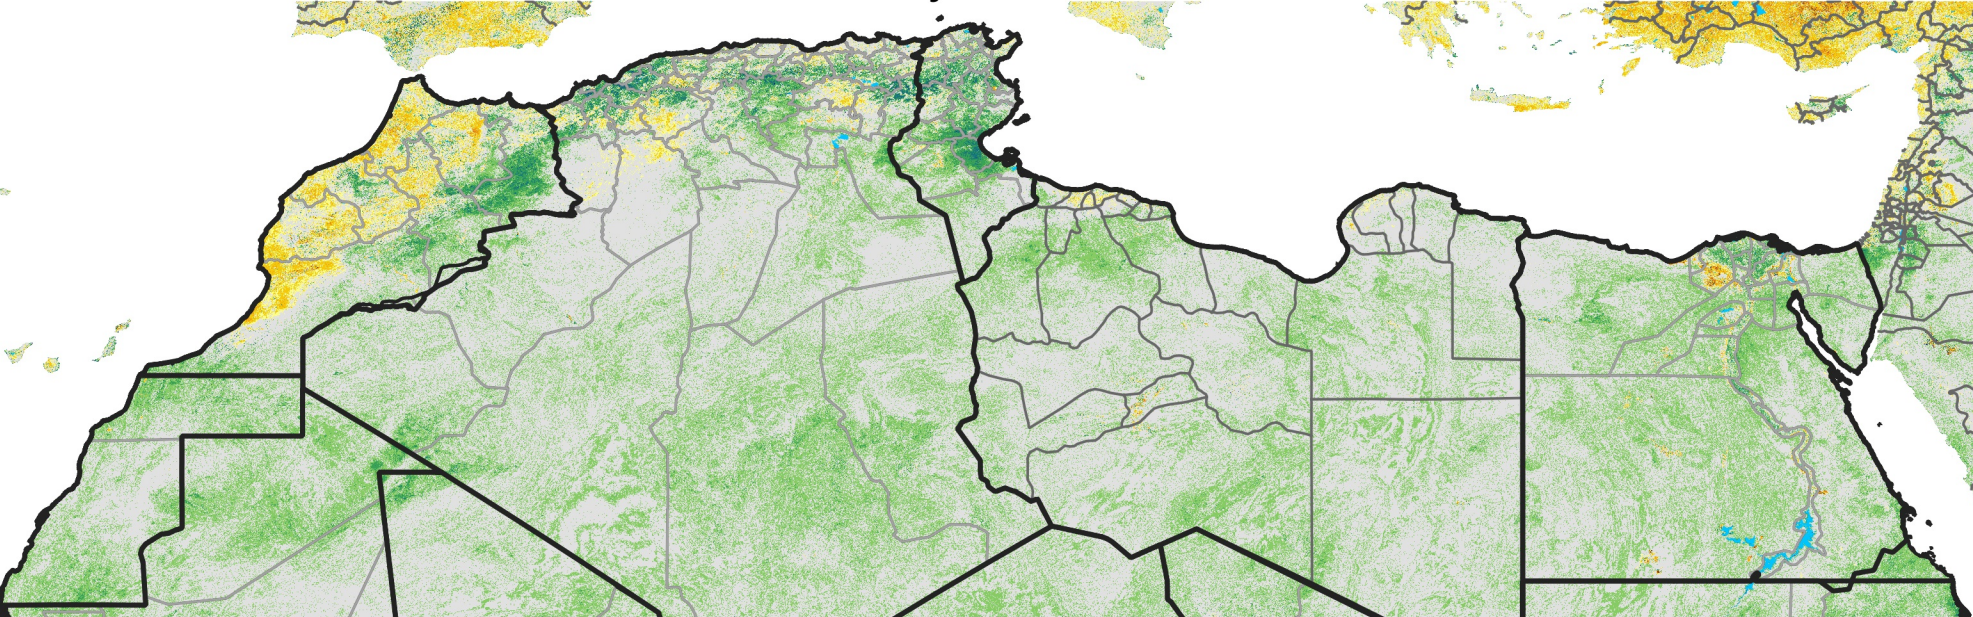

North Africa Percent of Mean NDVI

2007 / mean (2003 - 2022)
Period 16 / June 01 - 10, 2007

Percent of Normal