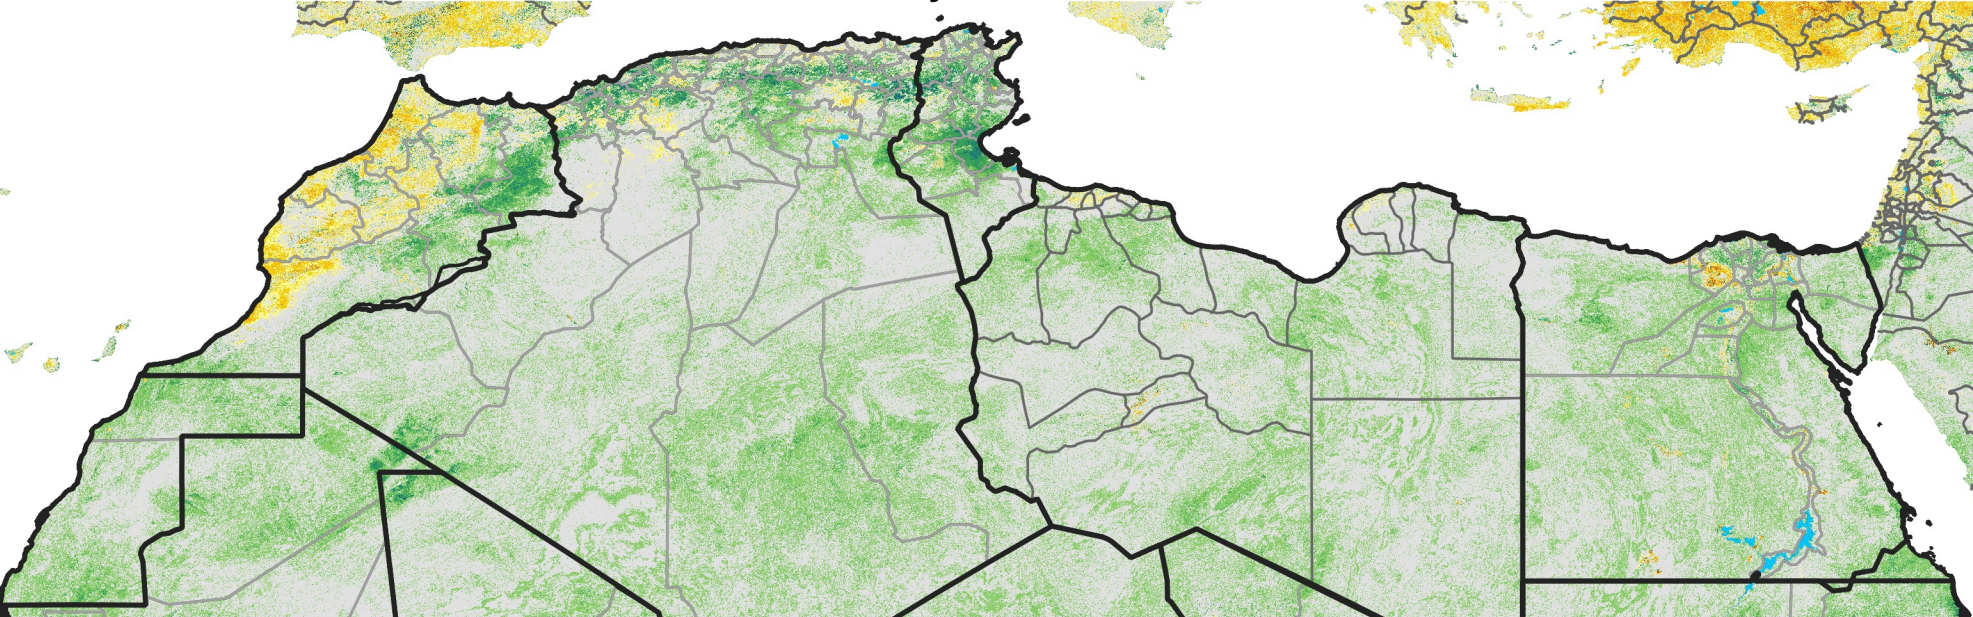

North Africa Percent of Mean NDVI

2007 / mean (2003 - 2022)
Period 17 / June 11 - 20, 2007

Percent of Normal