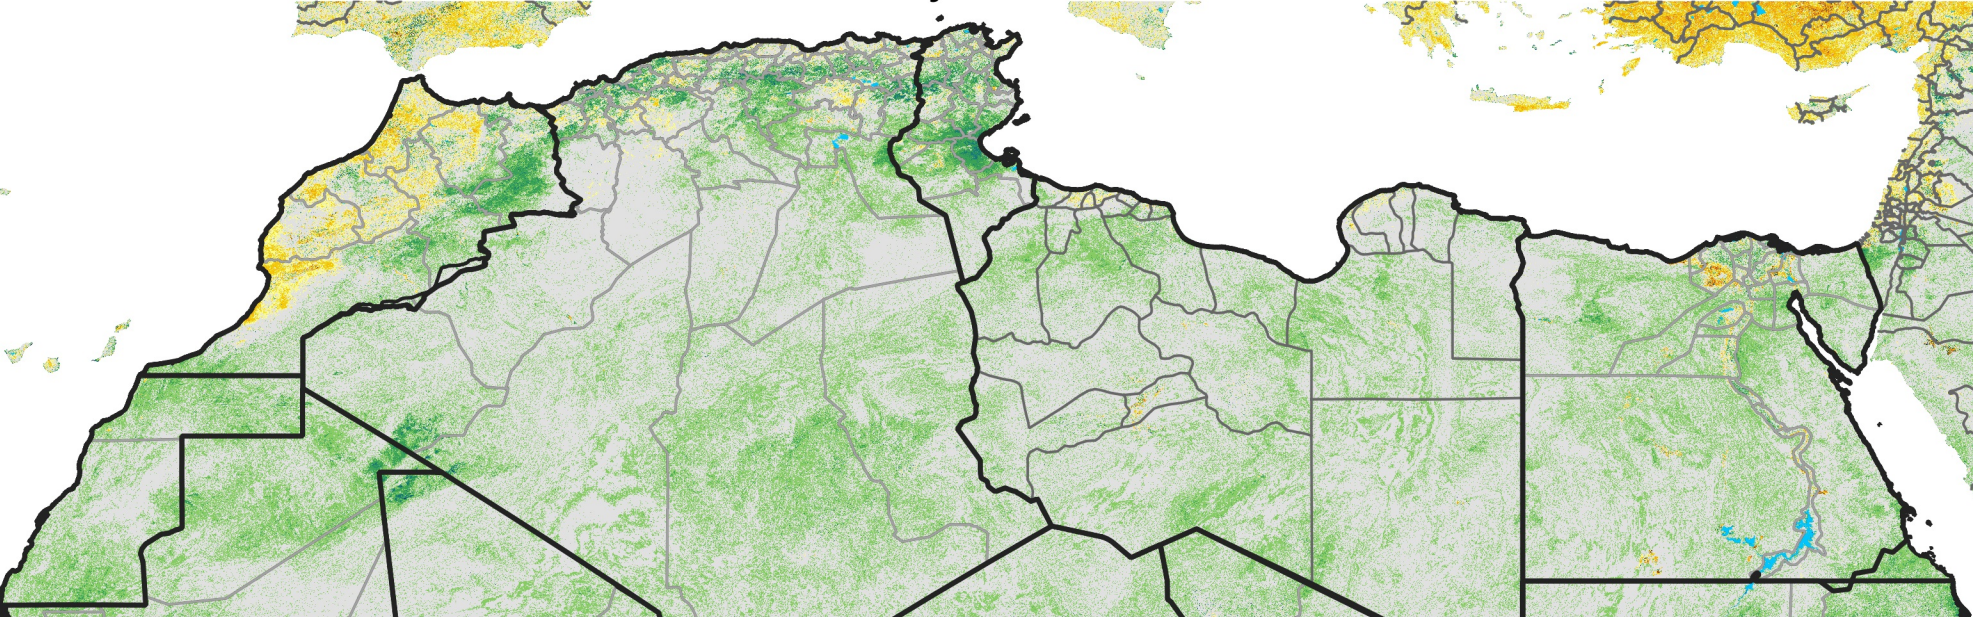

# North Africa Percent of Mean NDVI

2007 / mean (2003 - 2022)  
Period 18 / June 21 - 30, 2007