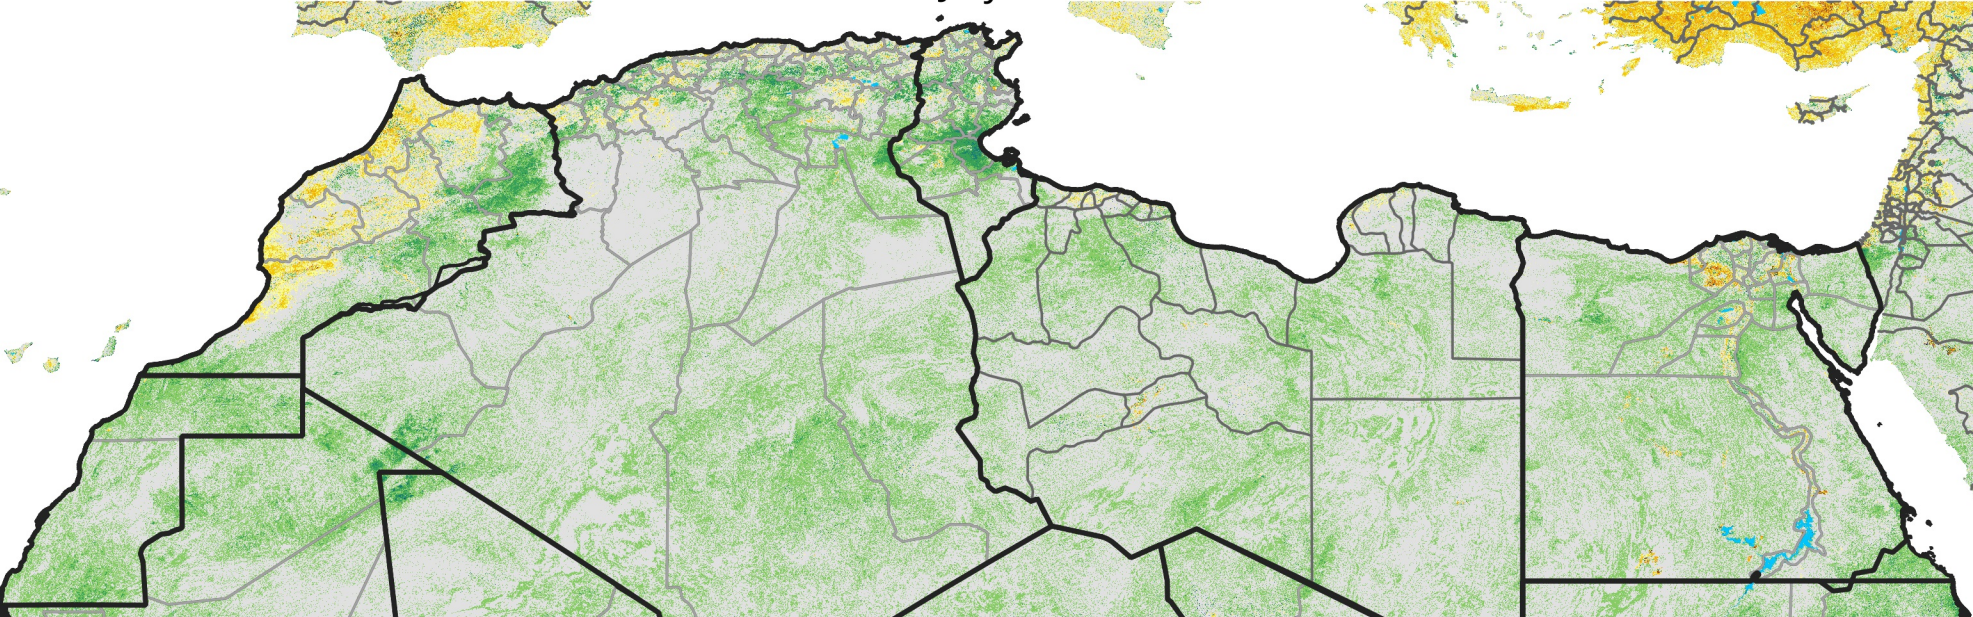

# North Africa Percent of Mean NDVI

2007 / mean (2003 - 2022)  
Period 19 / July 01 - 10, 2007