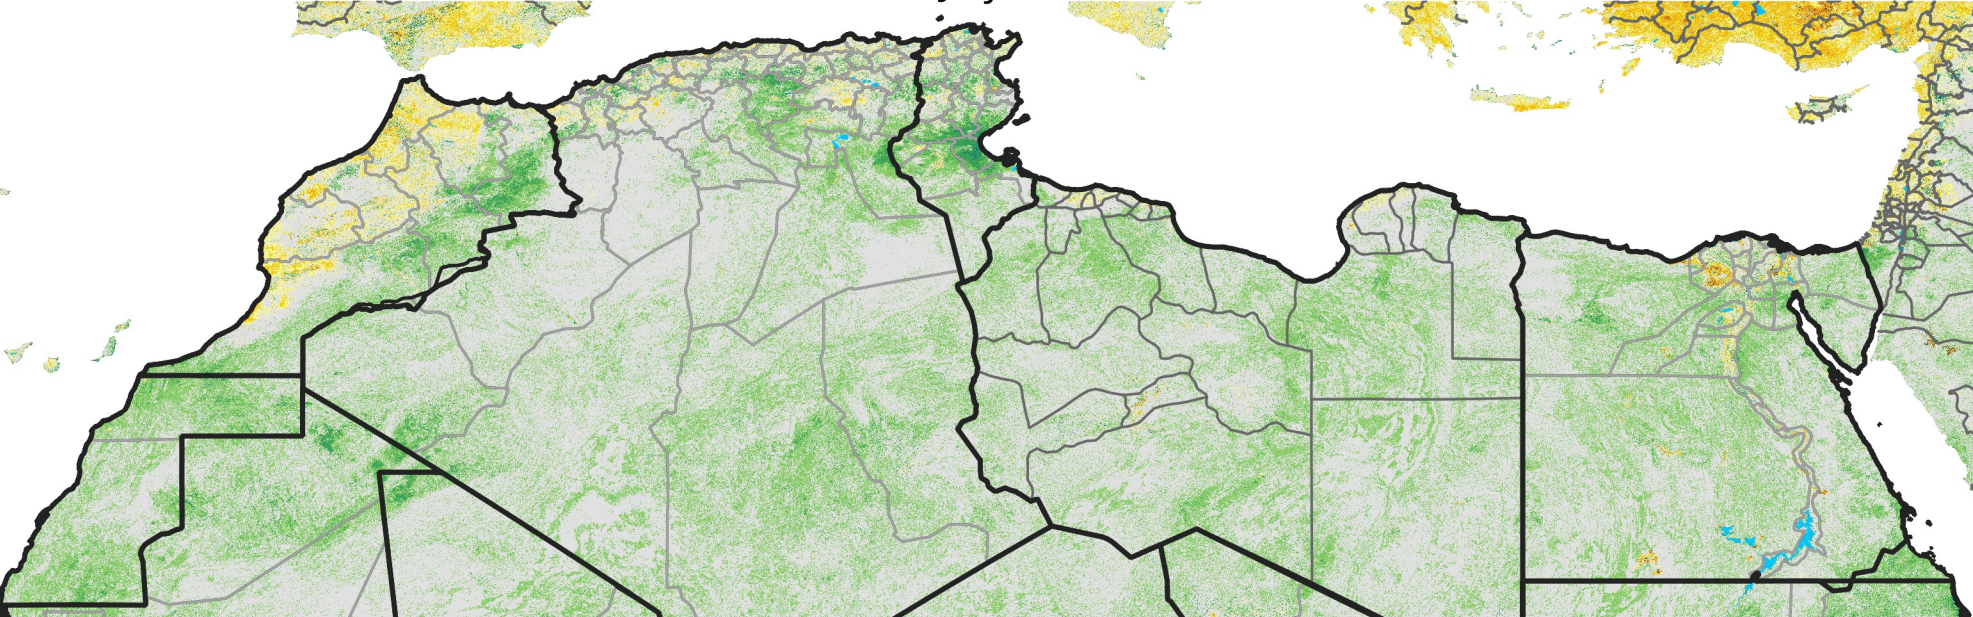

North Africa Percent of Mean NDVI

2007 / mean (2003 - 2022)
Period 20 / July 11 - 20, 2007

Percent of Normal