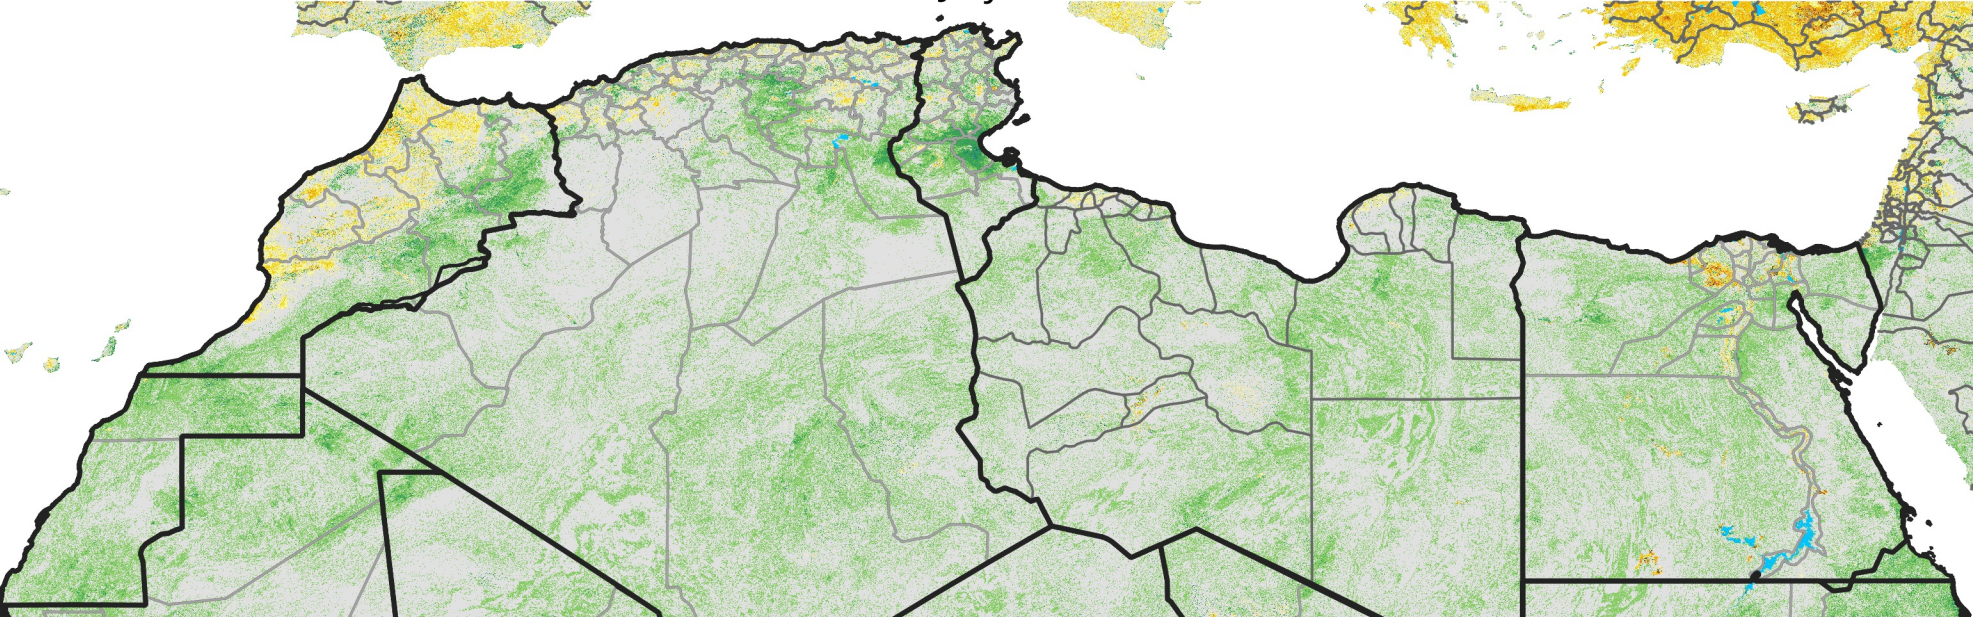

# North Africa Percent of Mean NDVI

2007 / mean (2003 - 2022)  
Period 21 / July 21 - 31, 2007