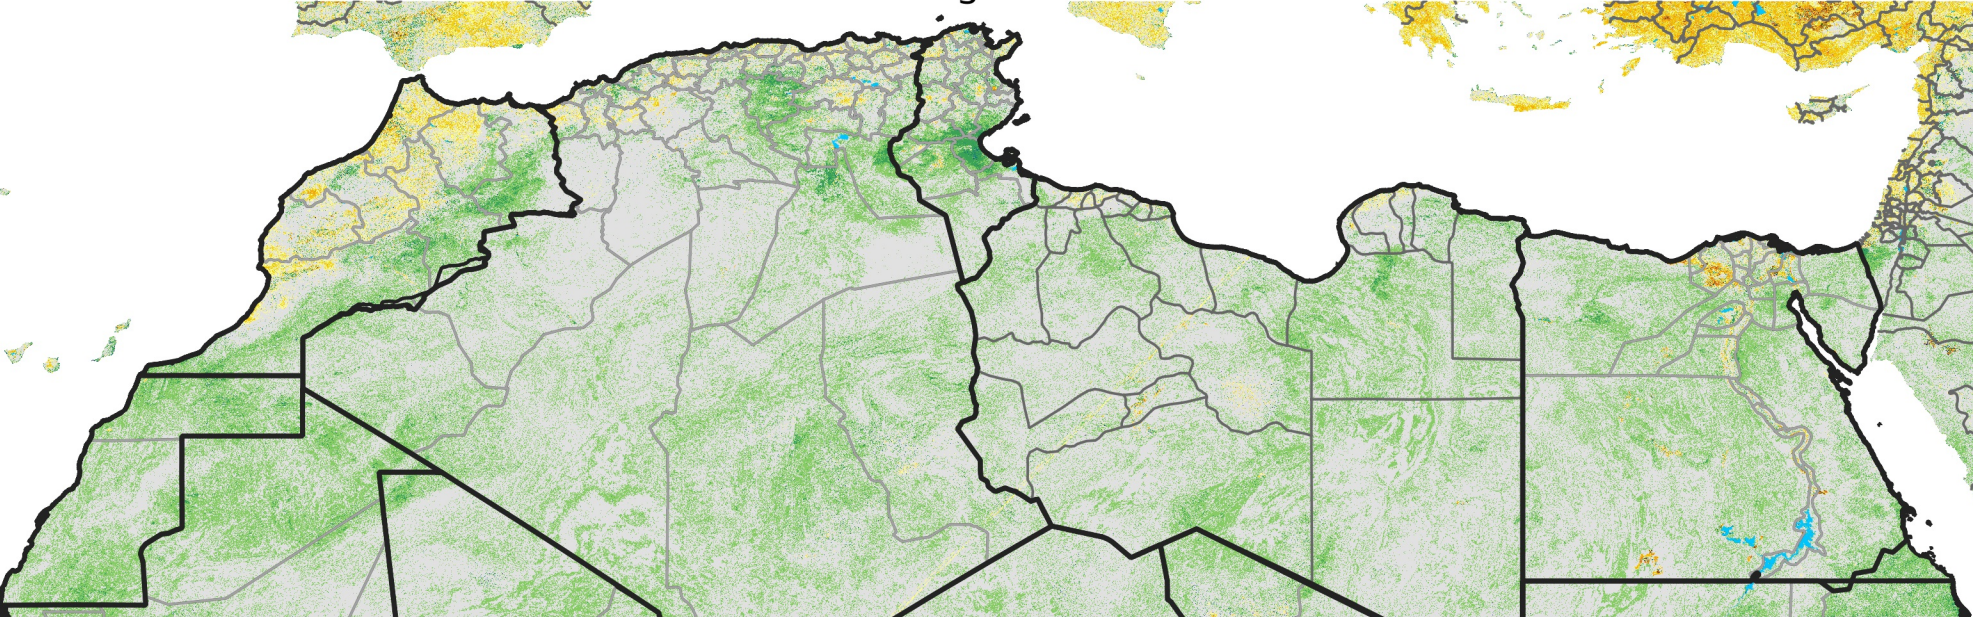

# North Africa Percent of Mean NDVI

2007 / mean (2003 - 2022)  
Period 22 / August 01 - 10, 2007