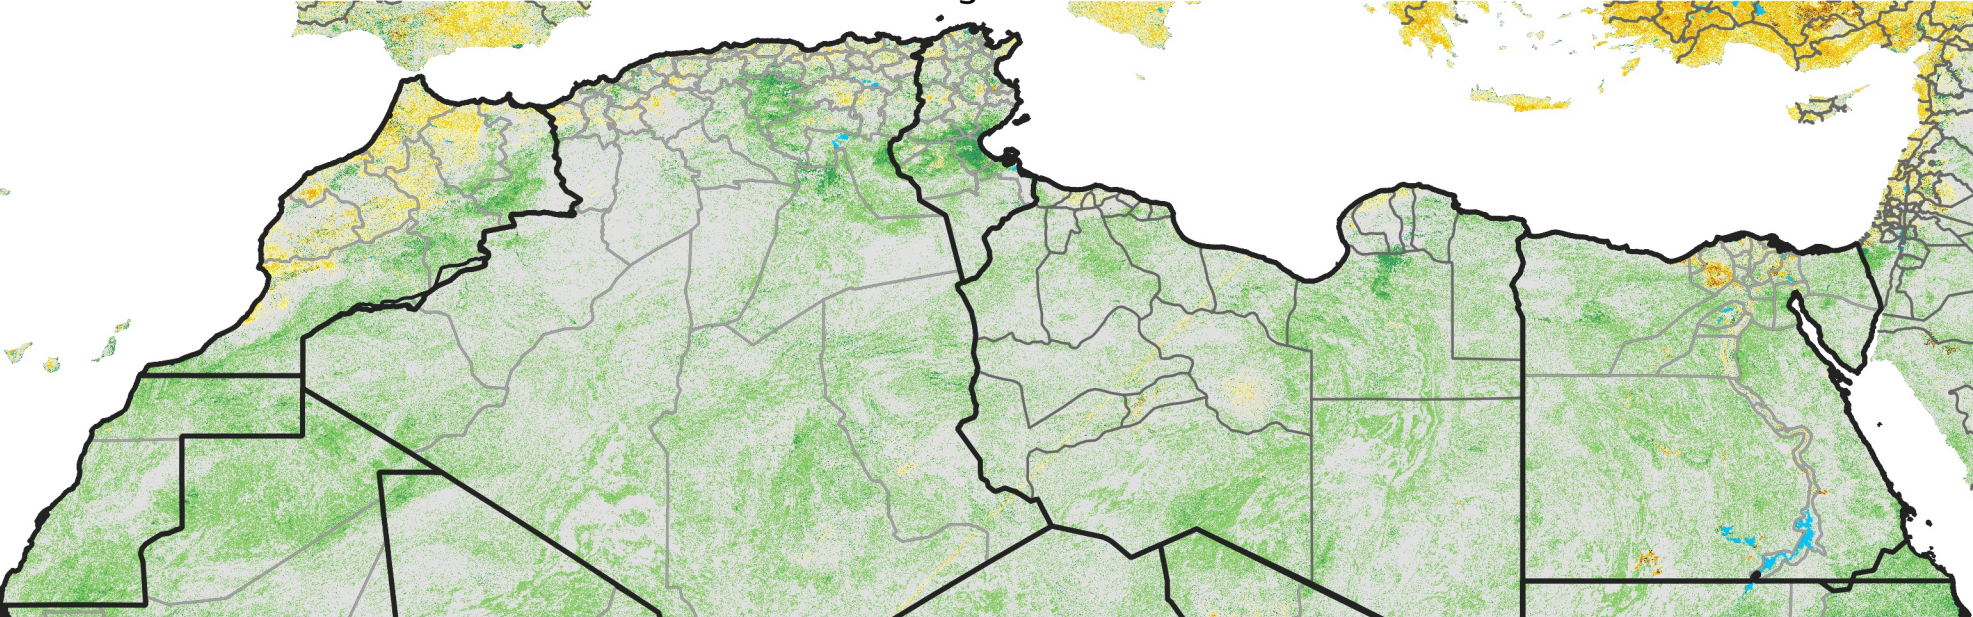

# North Africa Percent of Mean NDVI

2007 / mean (2003 - 2022)  
Period 23 / August 11 - 20, 2007