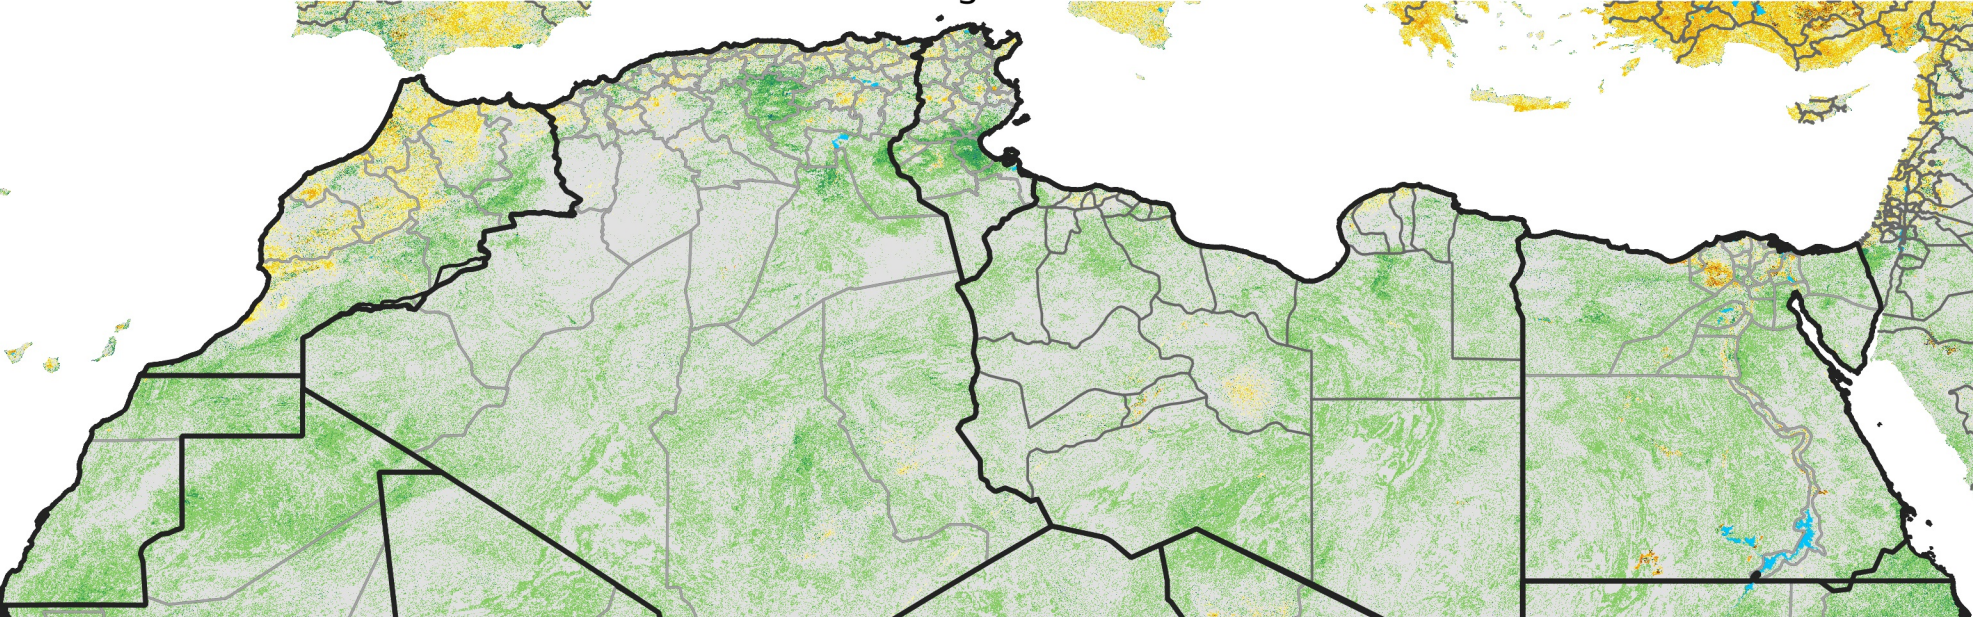

North Africa Percent of Mean NDVI

2007 / mean (2003 - 2022)
Period 24 / August 21 - 31, 2007

Percent of Normal