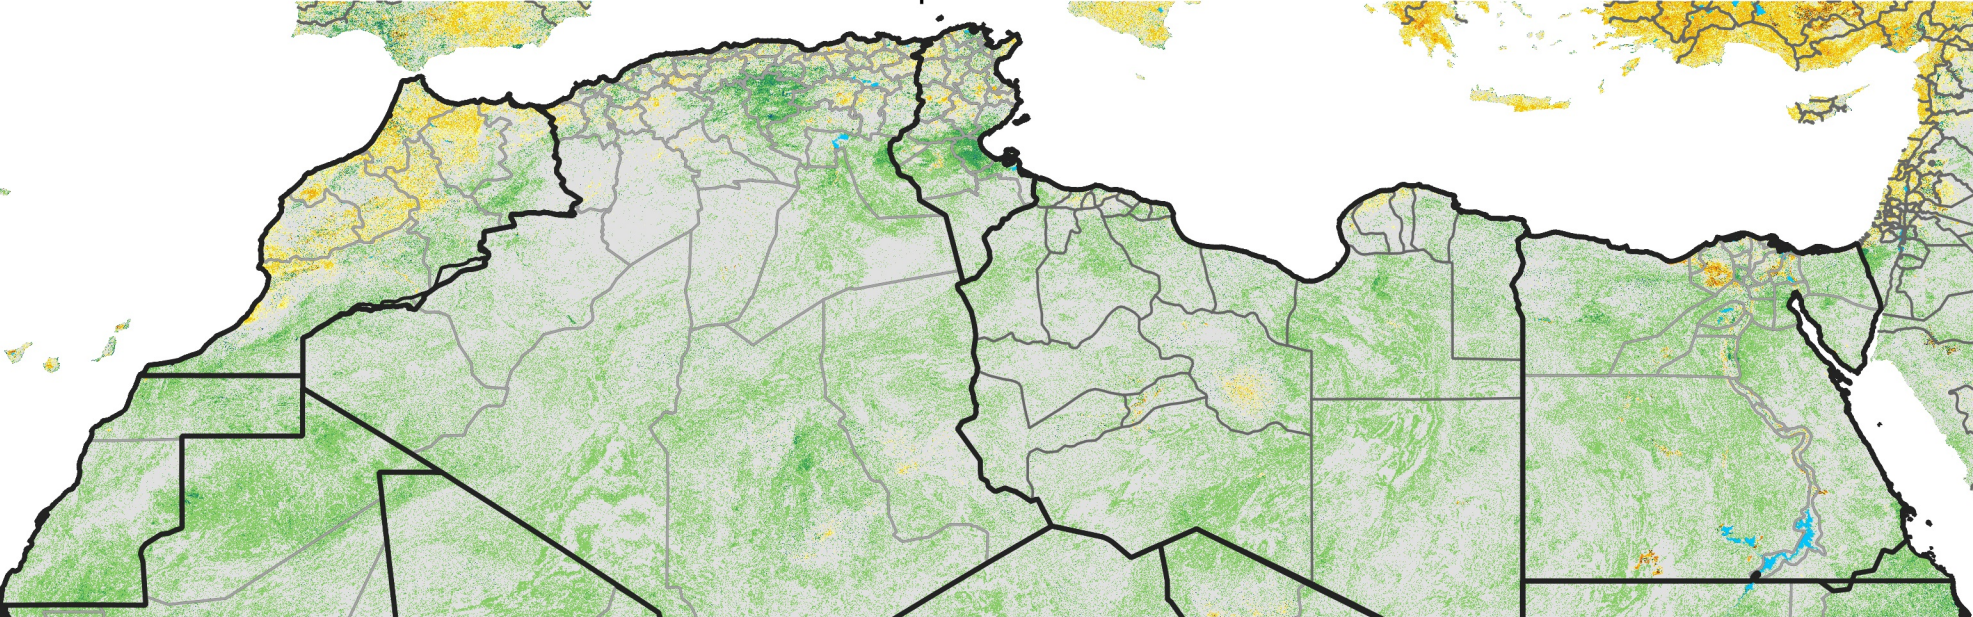

# North Africa Percent of Mean NDVI

2007 / mean (2003 - 2022)  
Period 25 / September 01 - 10, 2007