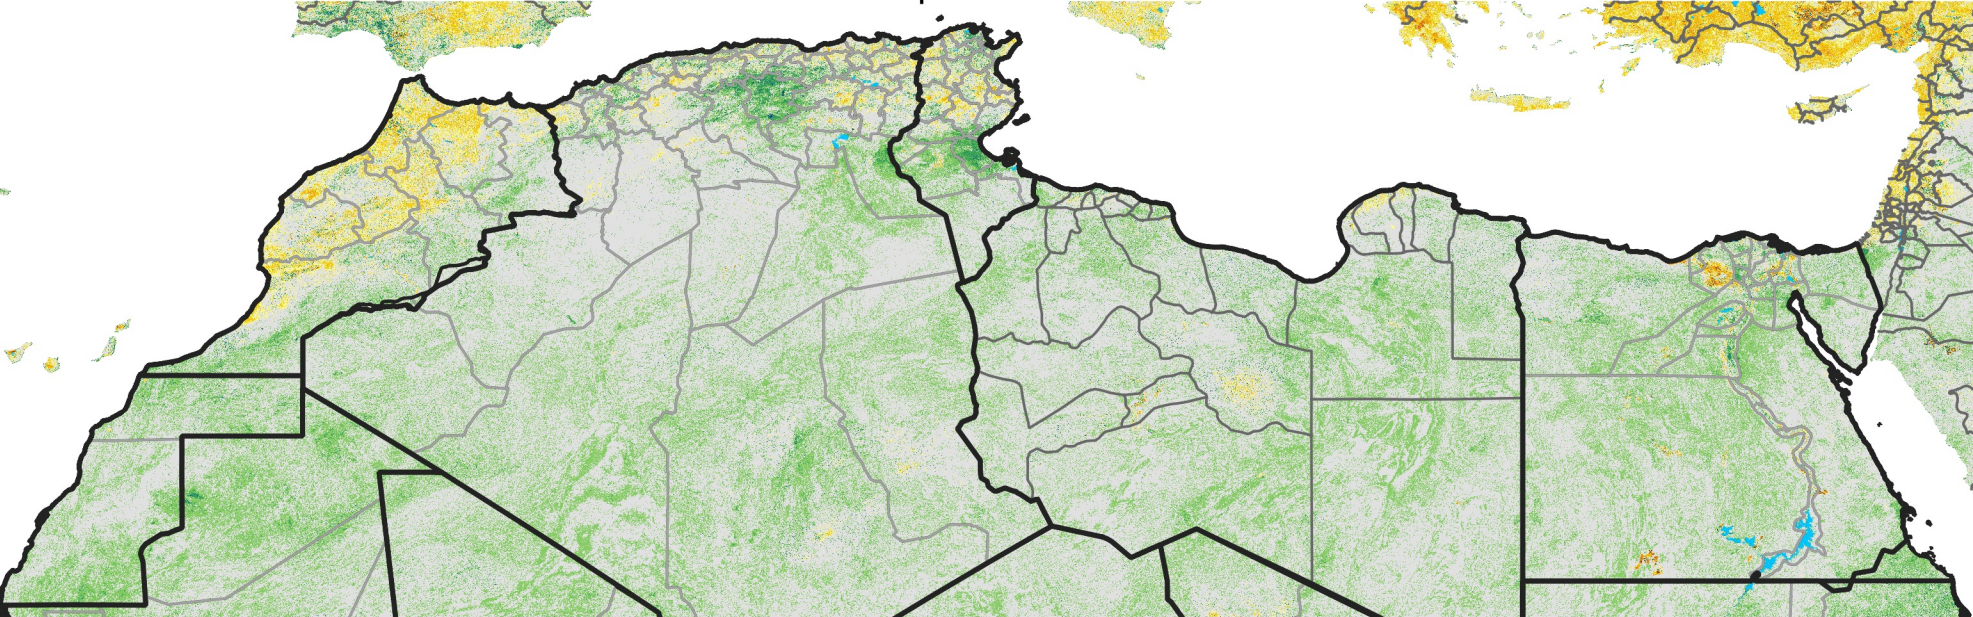

North Africa Percent of Mean NDVI

2007 / mean (2003 - 2022)
Period 26 / September 11 - 20, 2007

Percent of Normal