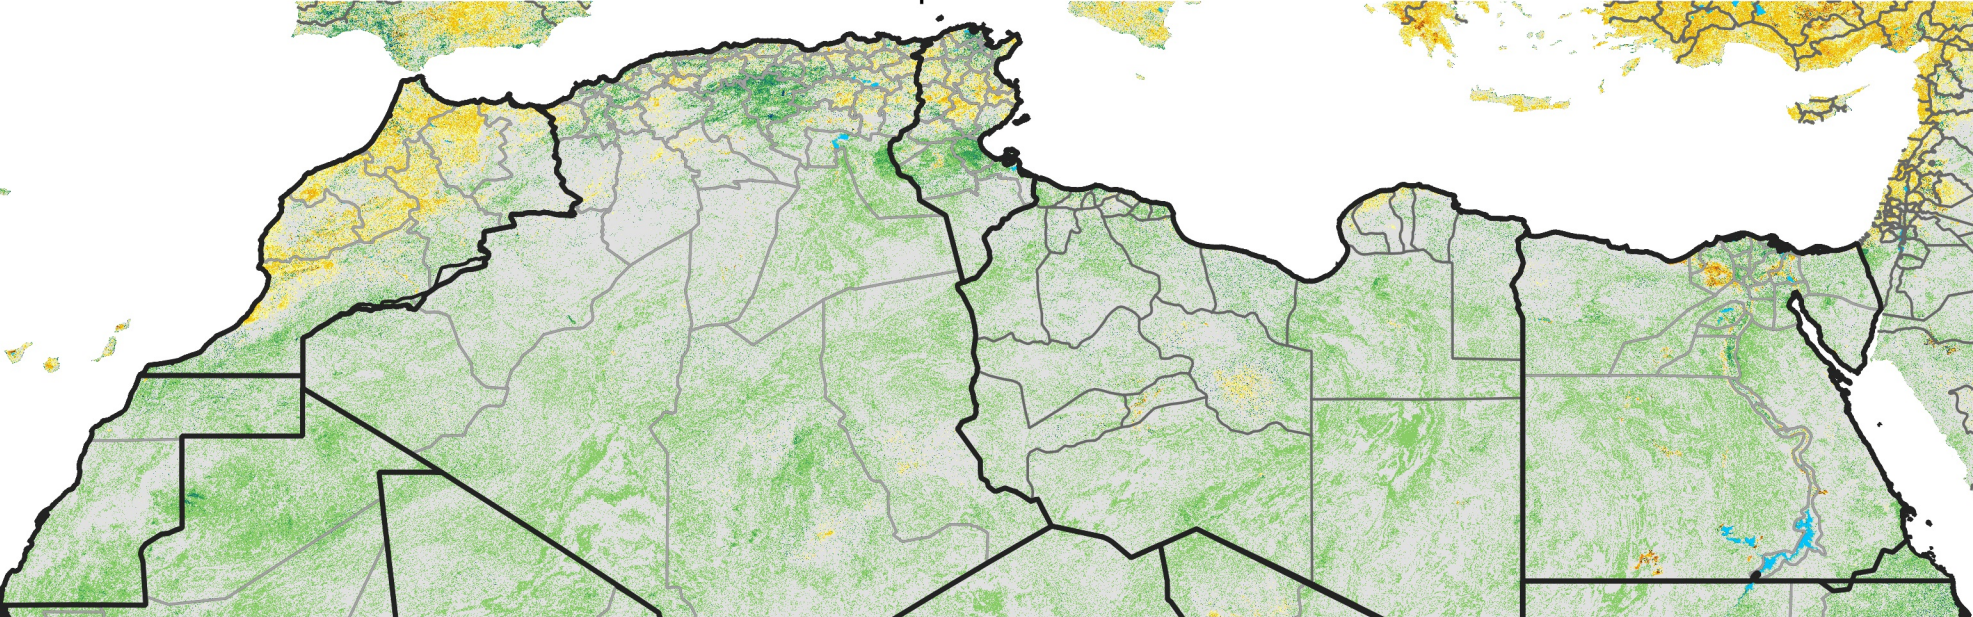

North Africa Percent of Mean NDVI

2007 / mean (2003 - 2022)
Period 27 / September 21 - 30, 2007

Percent of Normal