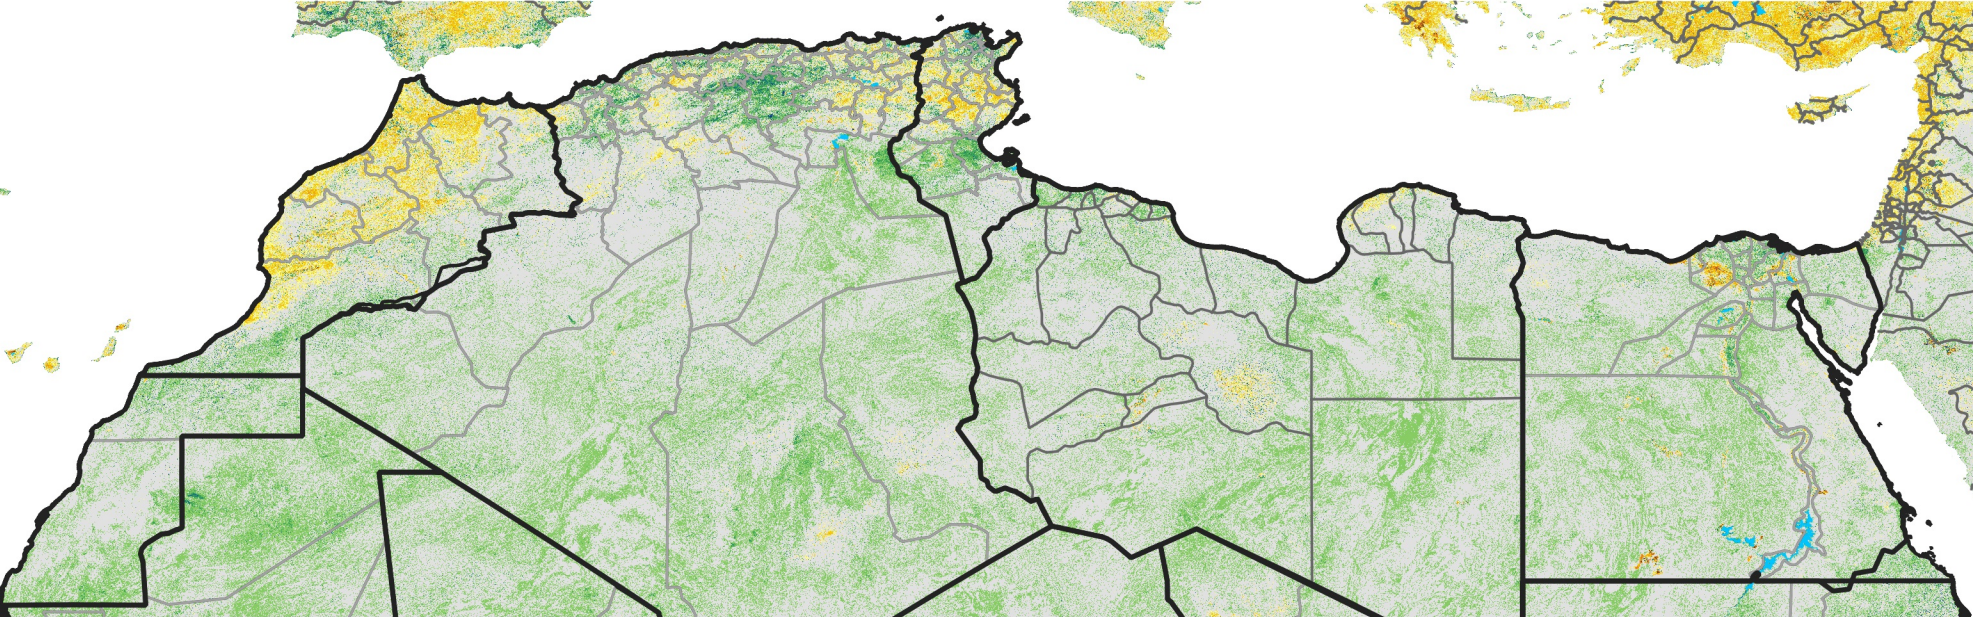

# North Africa Percent of Mean NDVI

2007 / mean (2003 - 2022)  
Period 28 / October 01 - 10, 2007