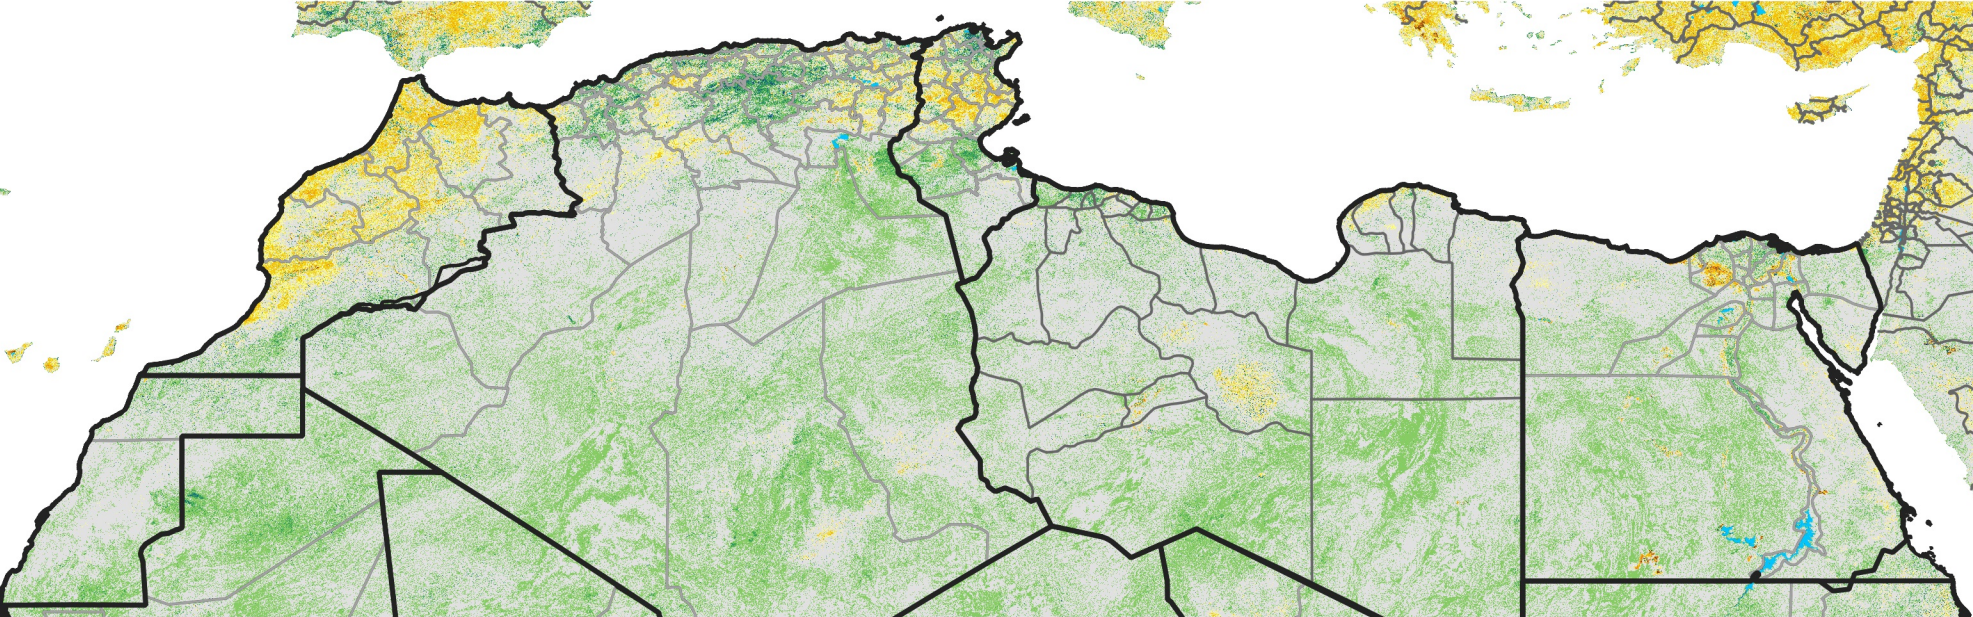

North Africa Percent of Mean NDVI

2007 / mean (2003 - 2022)
Period 29 / October 11 - 20, 2007

Percent of Normal