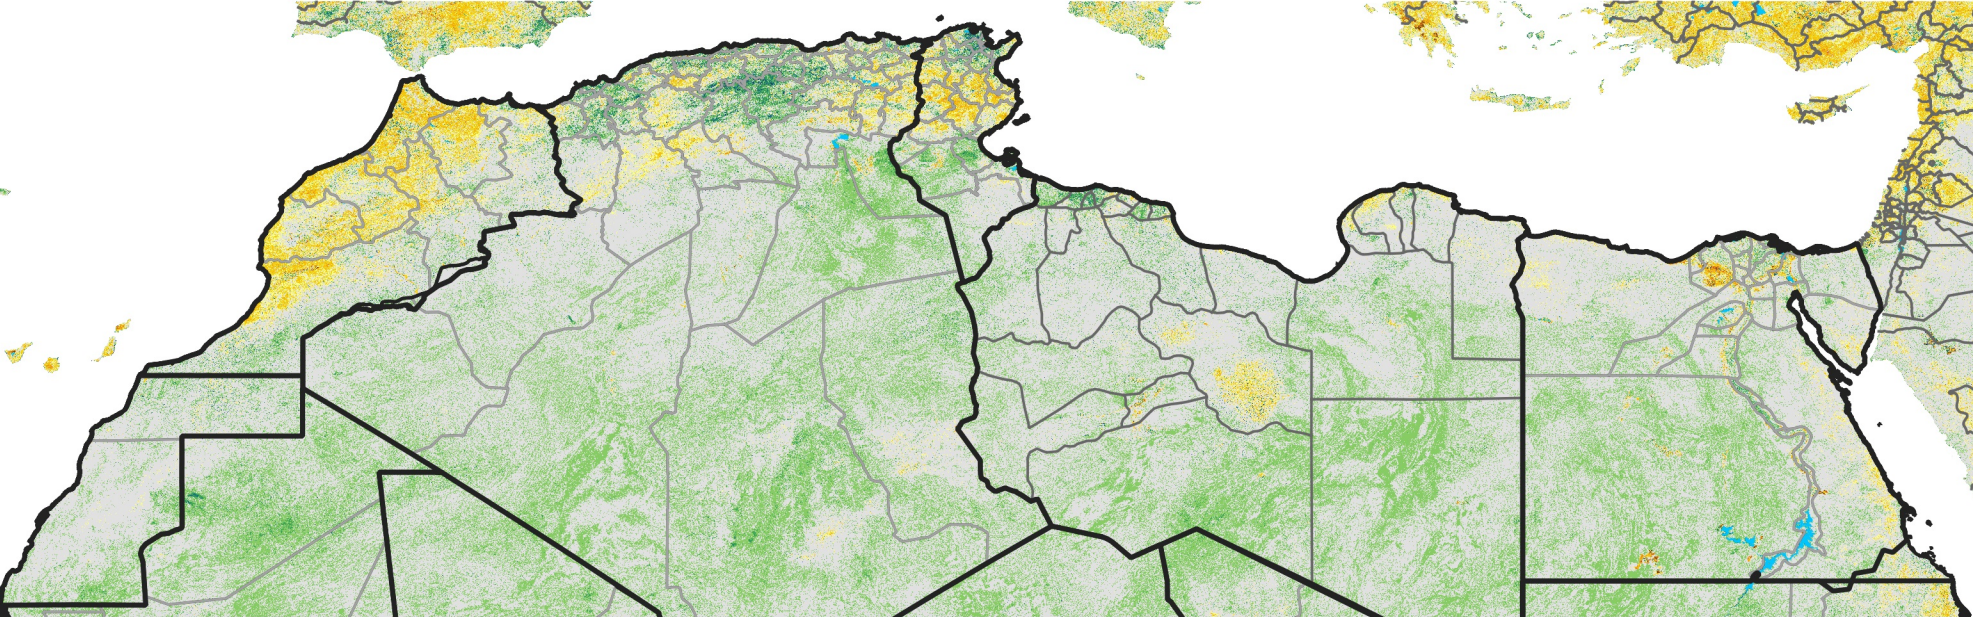

North Africa Percent of Mean NDVI

2007 / mean (2003 - 2022)
Period 30 / October 21 - 31, 2007

Percent of Normal