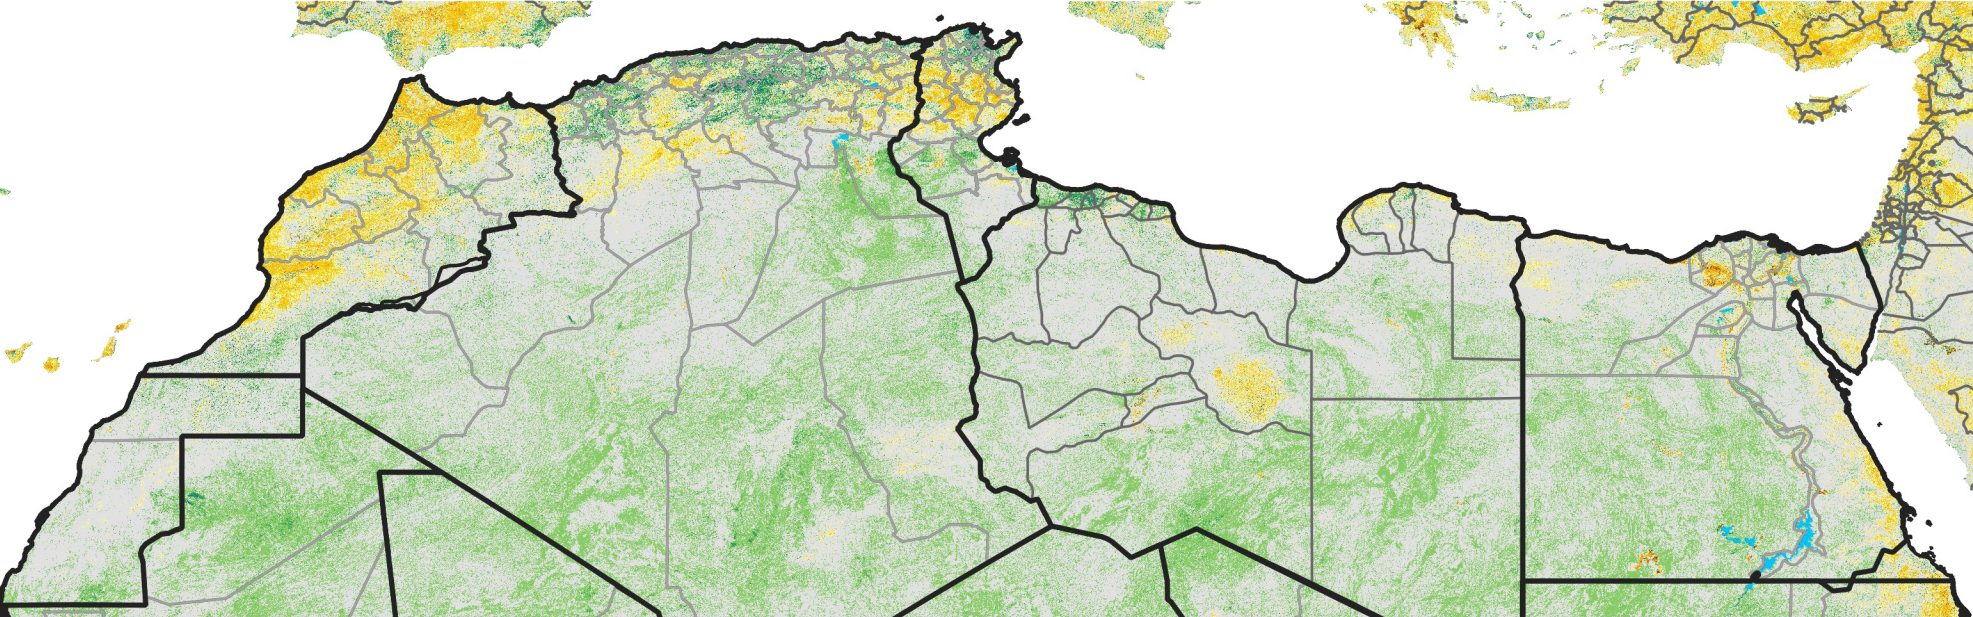

North Africa Percent of Mean NDVI

2007 / mean (2003 - 2022)
Period 31 / November 01 - 10, 2007

Percent of Normal