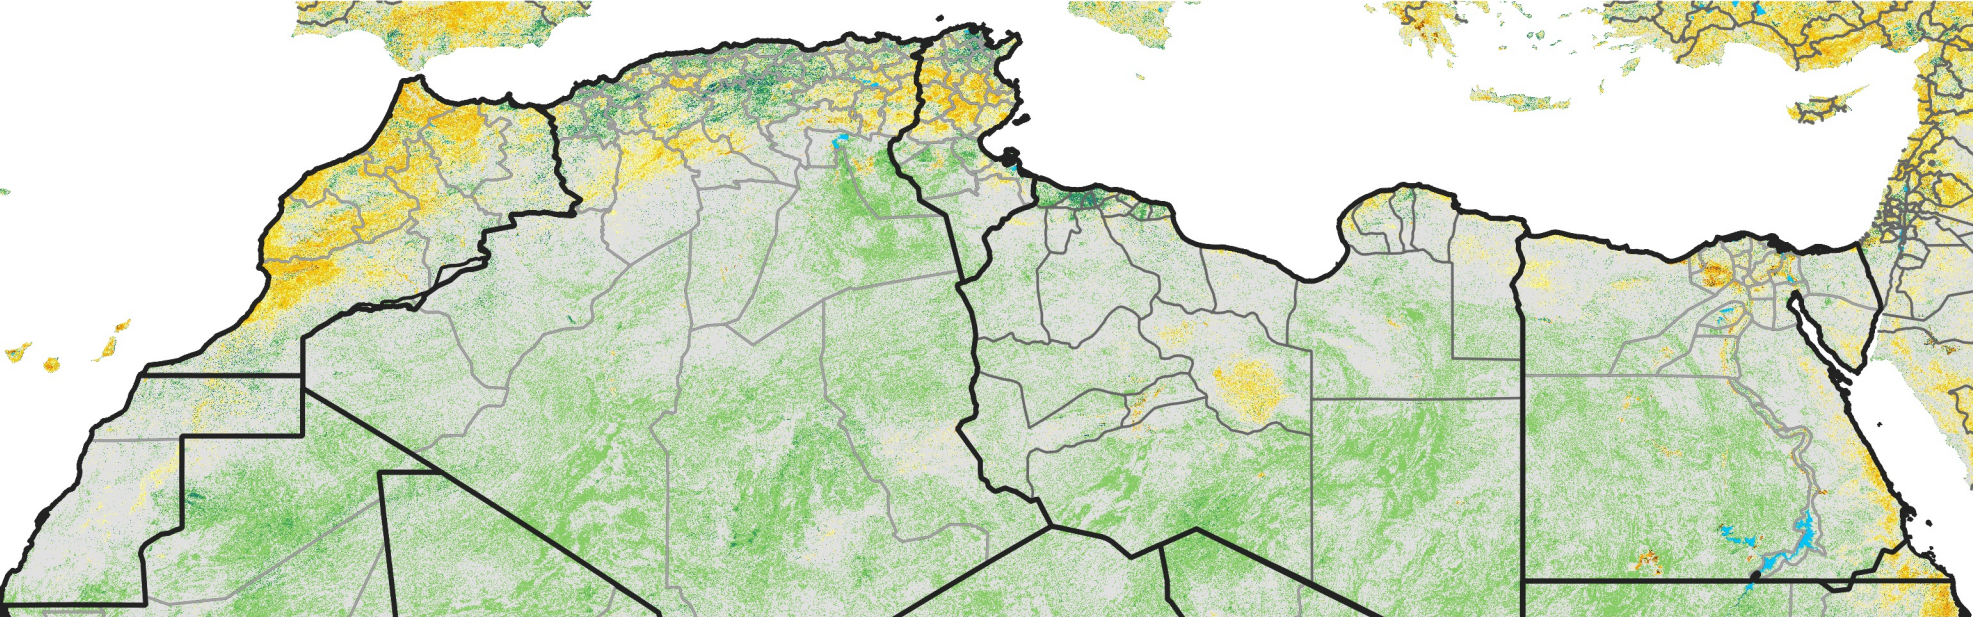

North Africa Percent of Mean NDVI

2007 / mean (2003 - 2022)
Period 32 / November 11 - 20, 2007

Percent of Normal