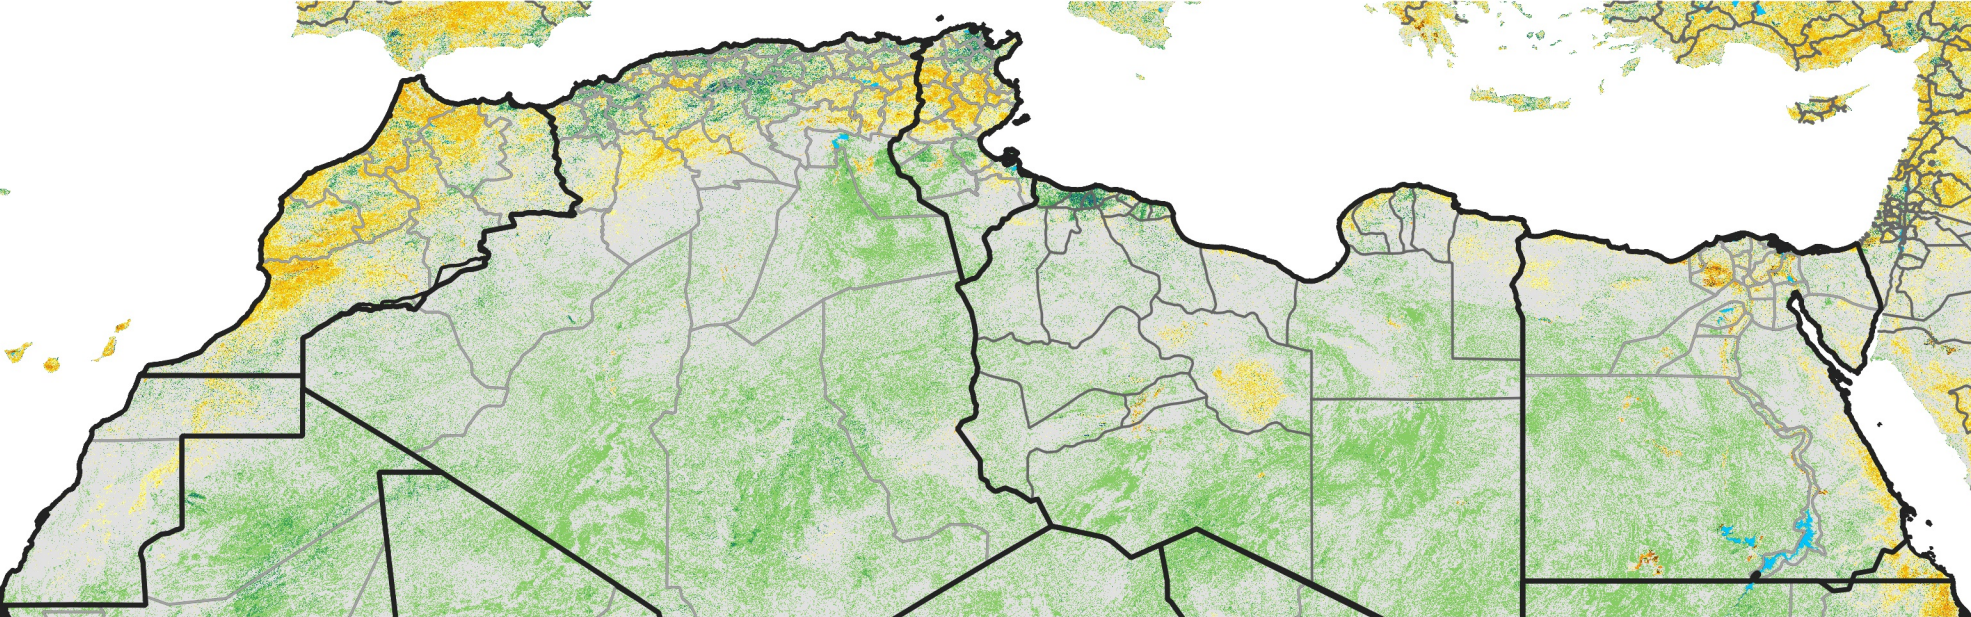

# North Africa Percent of Mean NDVI

2007 / mean (2003 - 2022)  
Period 33 / November 21 - 30, 2007