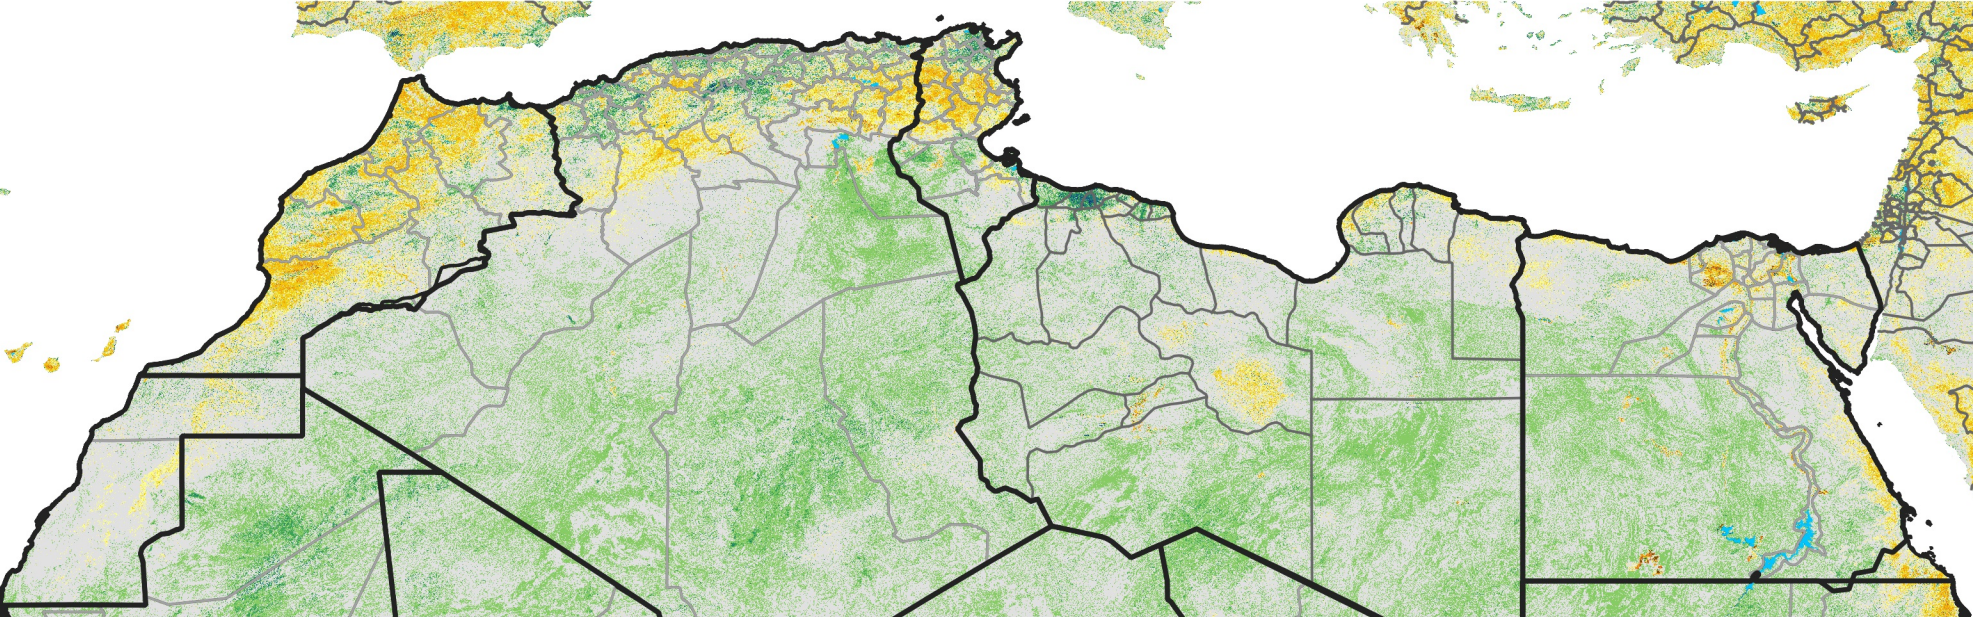

# North Africa Percent of Mean NDVI

2007 / mean (2003 - 2022)  
Period 34 / December 01 - 10, 2007