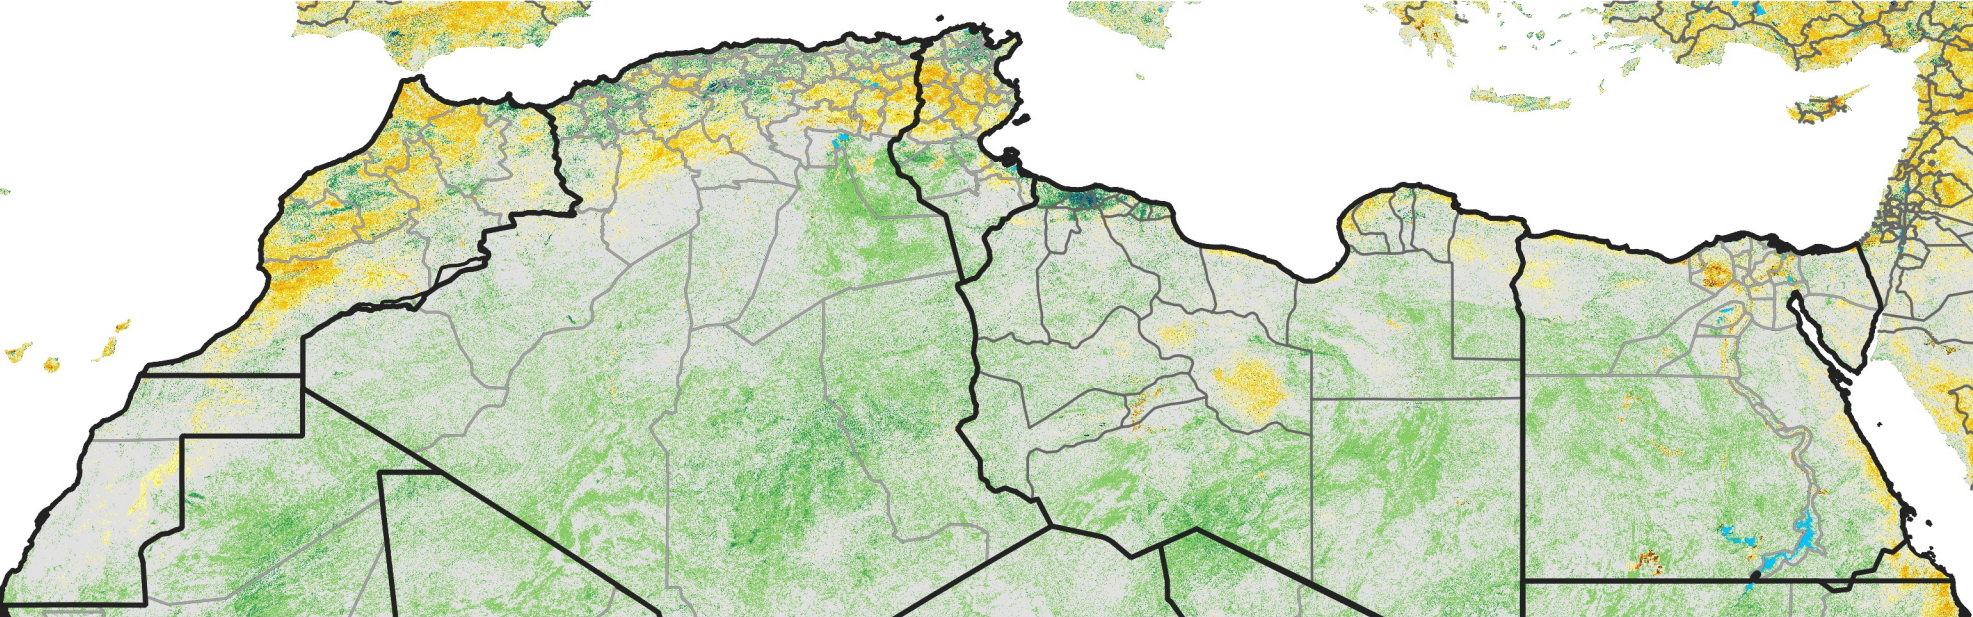

# North Africa Percent of Mean NDVI

2007 / mean (2003 - 2022)  
Period 35 / December 11 - 20, 2007