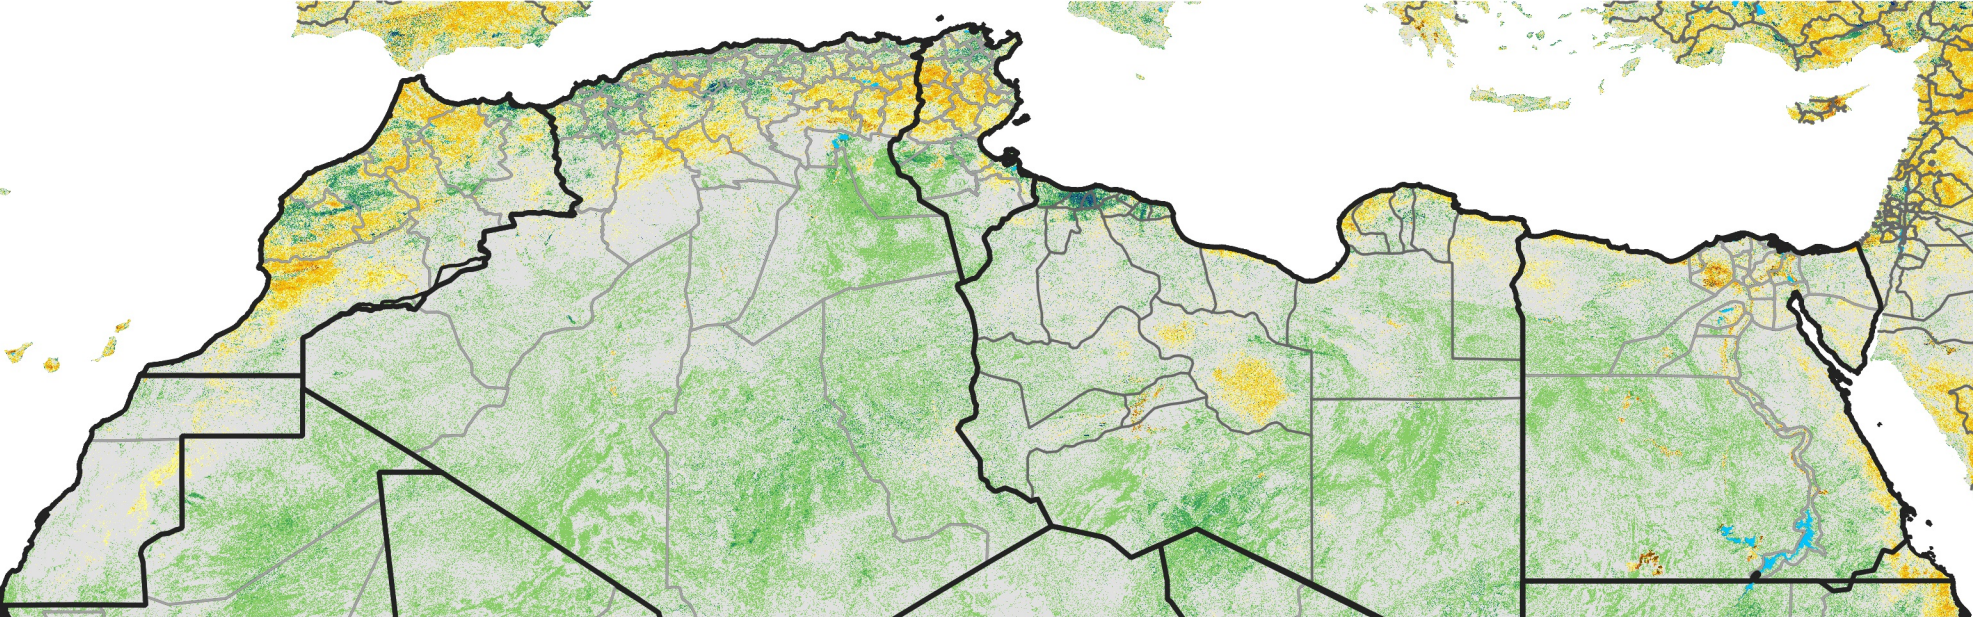

# North Africa Percent of Mean NDVI

2007 / mean (2003 - 2022)

Period 36 / December 21 - 31, 2007