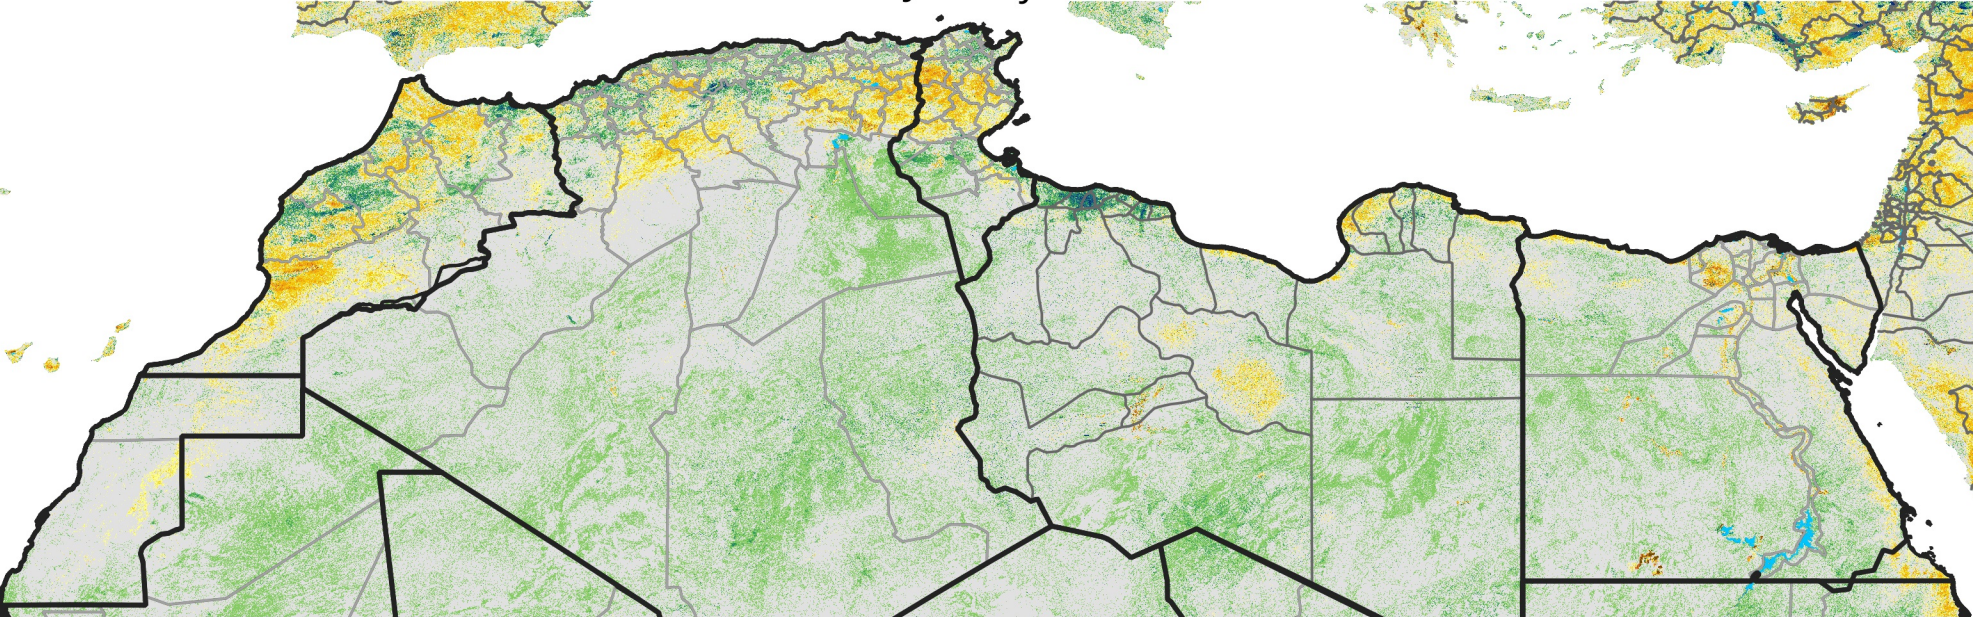

North Africa Percent of Mean NDVI

2008 / mean (2003 - 2022)
Period 01 / January 01 - 10, 2008

Percent of Normal