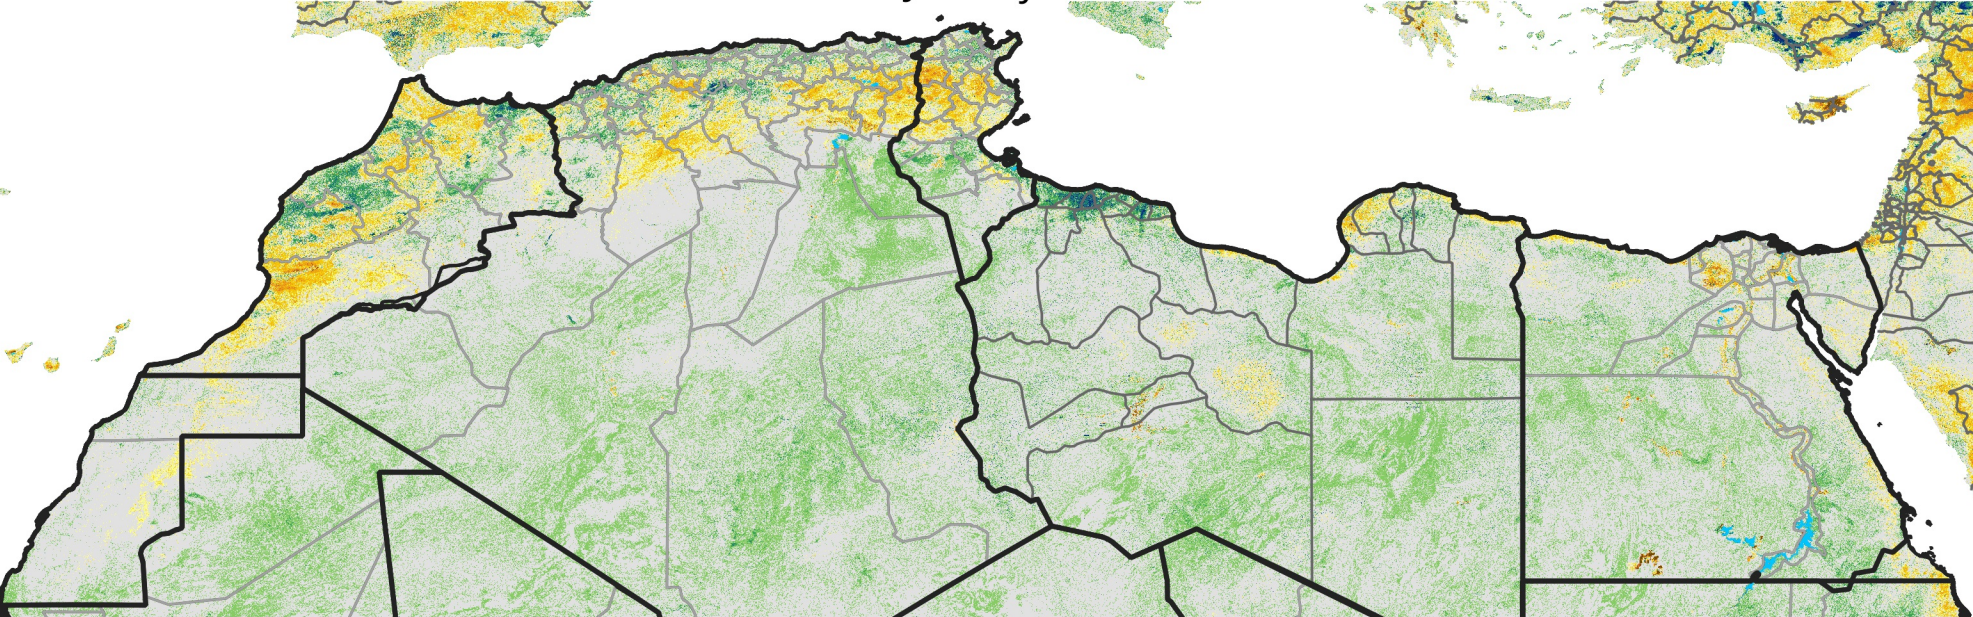

North Africa Percent of Mean NDVI

2008 / mean (2003 - 2022)
Period 02 / January 11 - 20, 2008

Percent of Normal