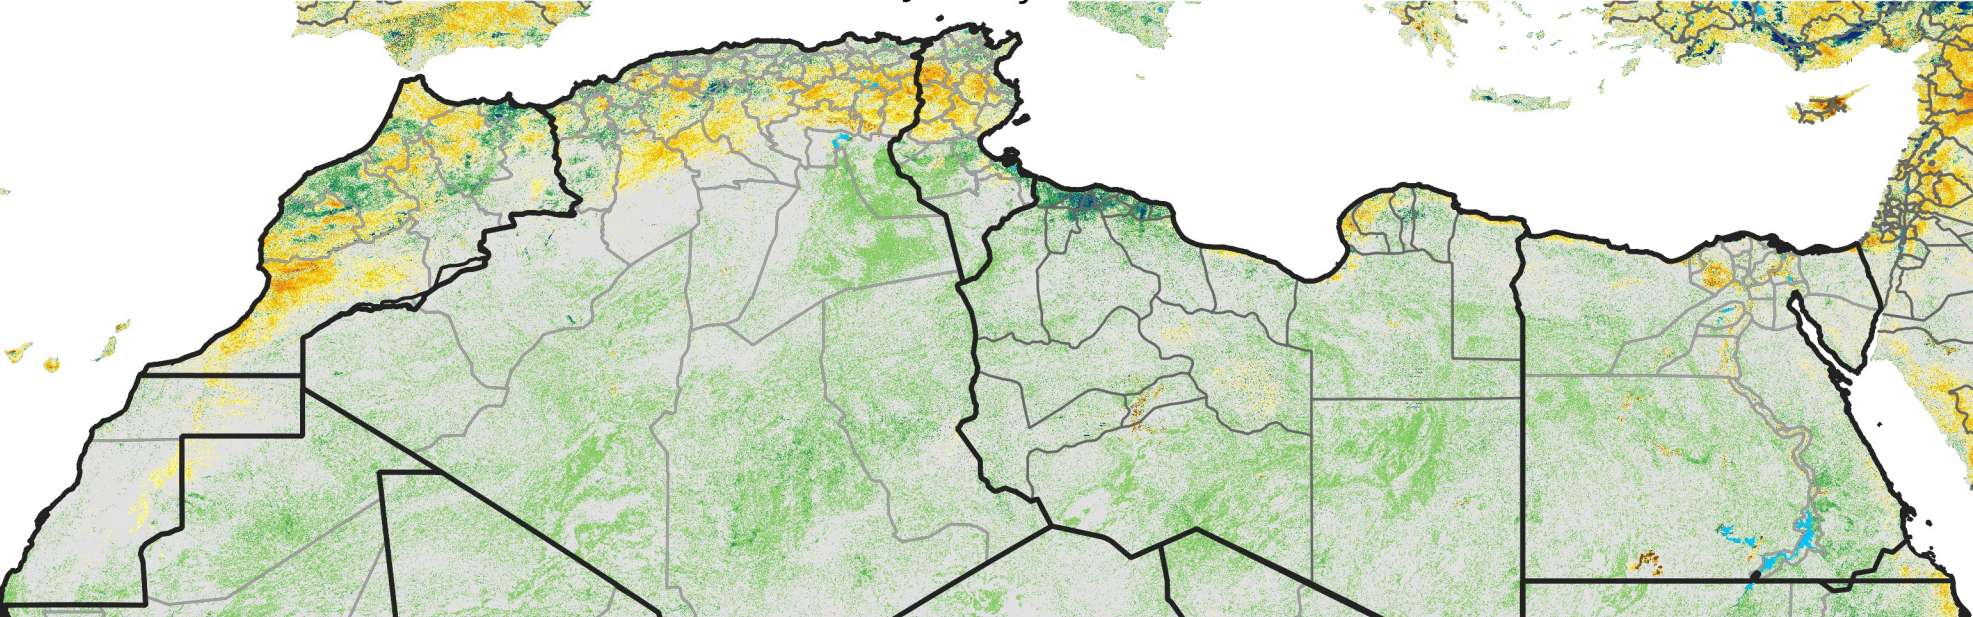

North Africa Percent of Mean NDVI

2008 / mean (2003 - 2022)
Period 03 / January 21 - 31, 2008

Percent of Normal