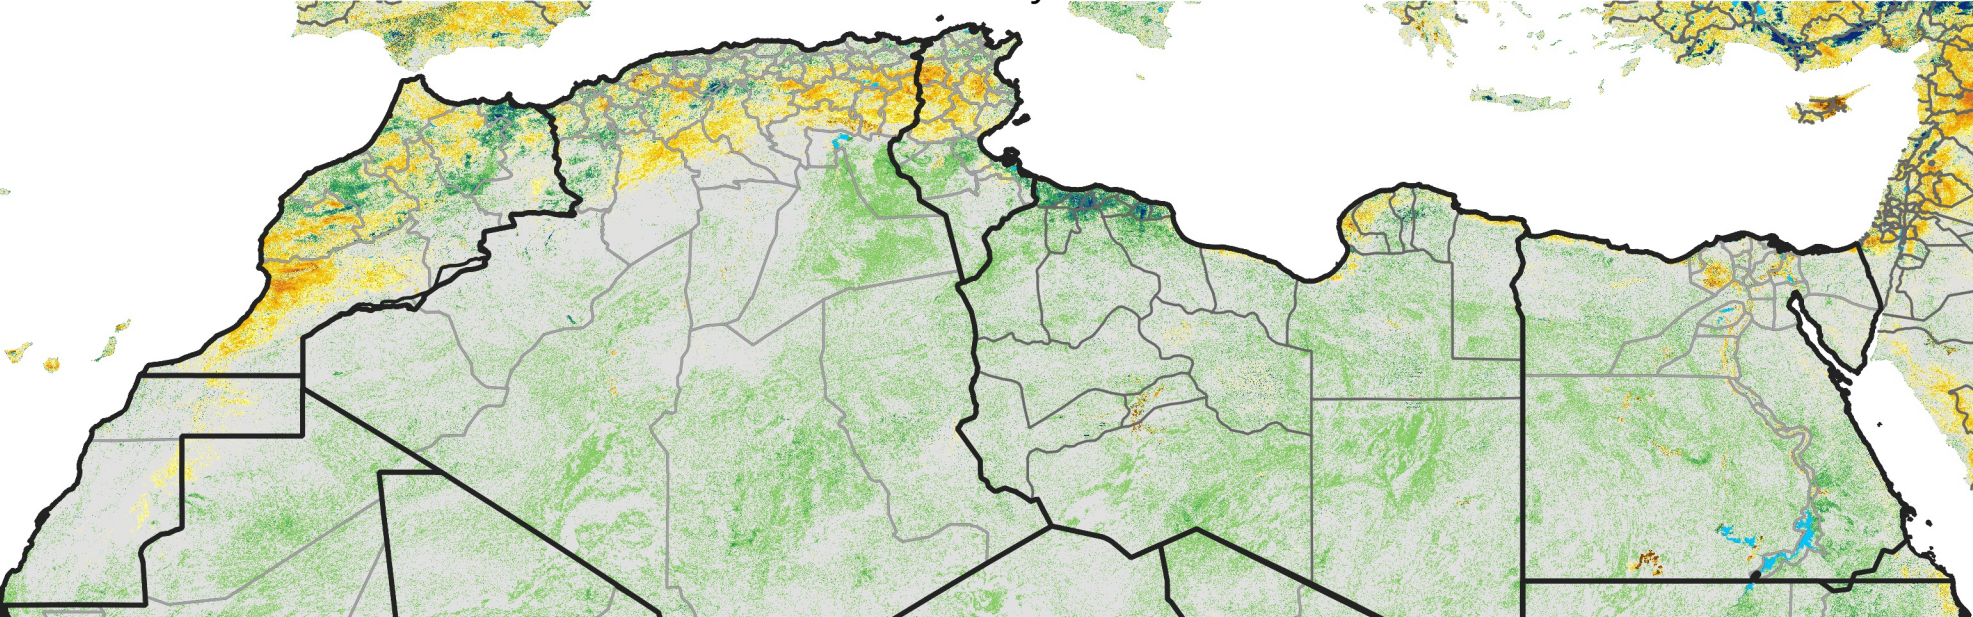

North Africa Percent of Mean NDVI

2008 / mean (2003 - 2022)
Period 04 / February 01 - 10, 2008

Percent of Normal