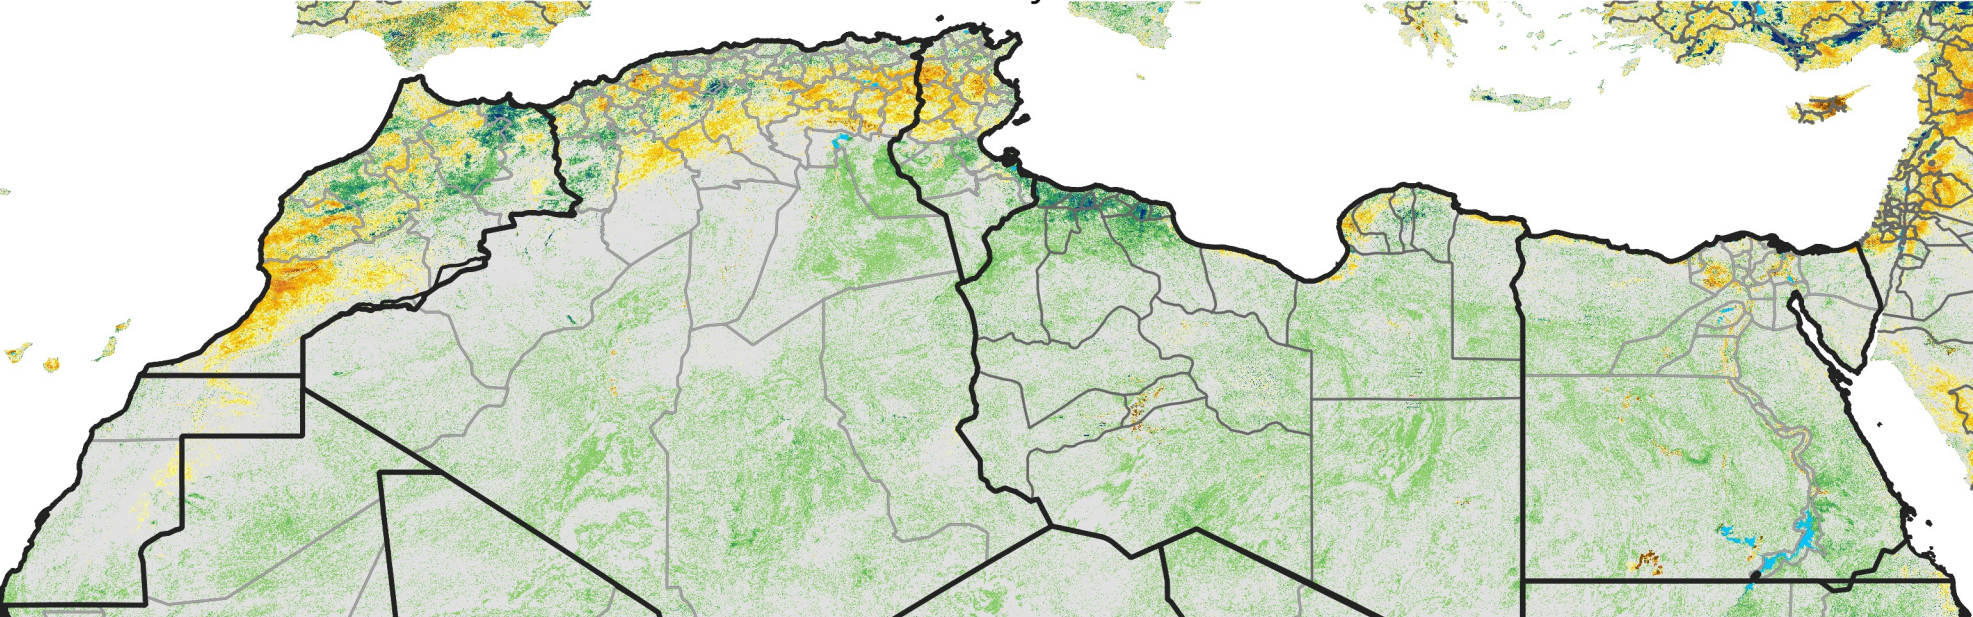

# North Africa Percent of Mean NDVI

2008 / mean (2003 - 2022)  
Period 05 / February 11 - 20, 2008