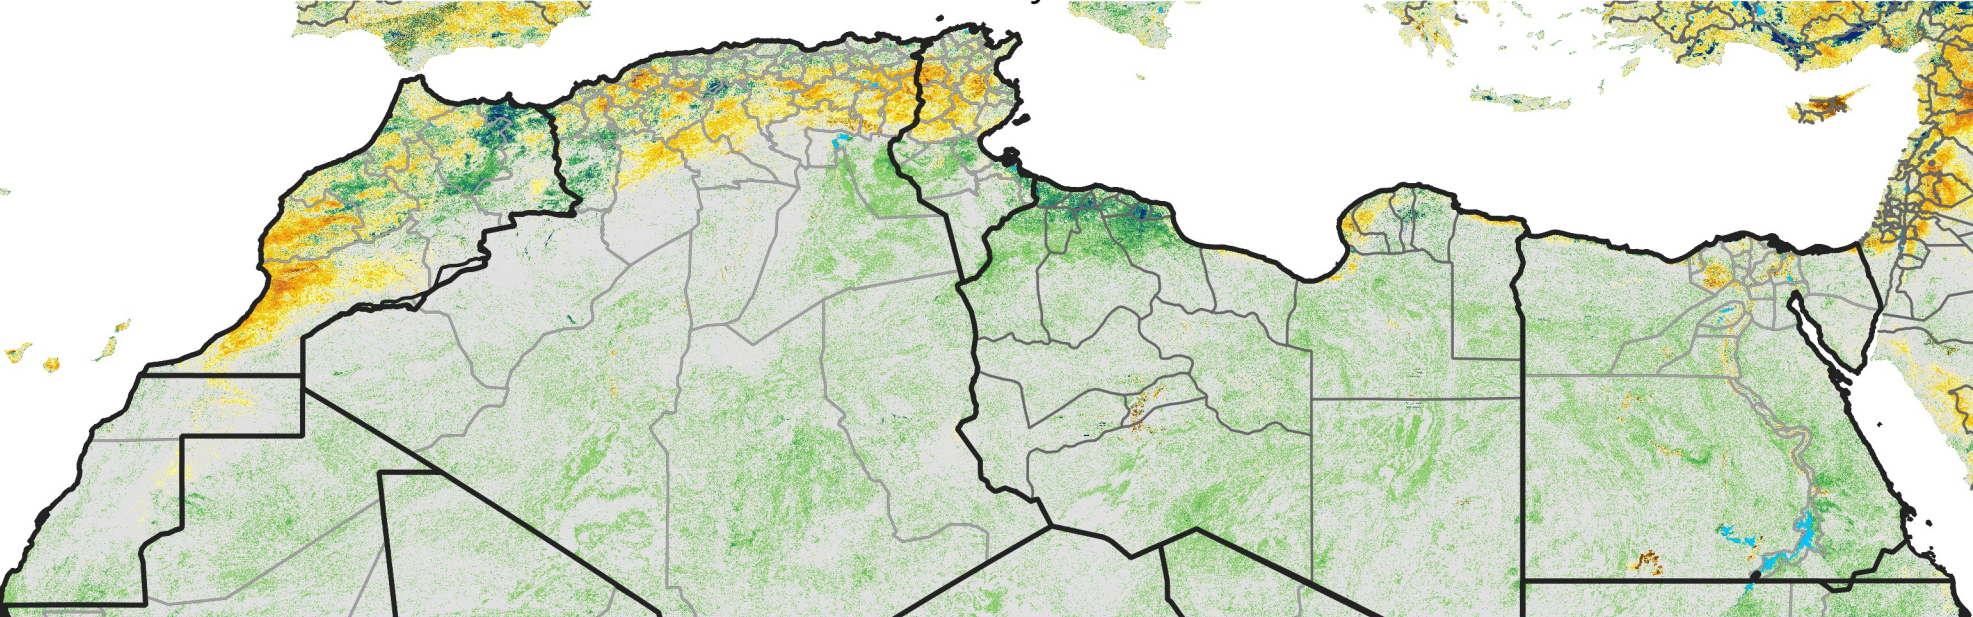

North Africa Percent of Mean NDVI

2008 / mean (2003 - 2022)
Period 06 / February 21 - 29, 2008

Percent of Normal