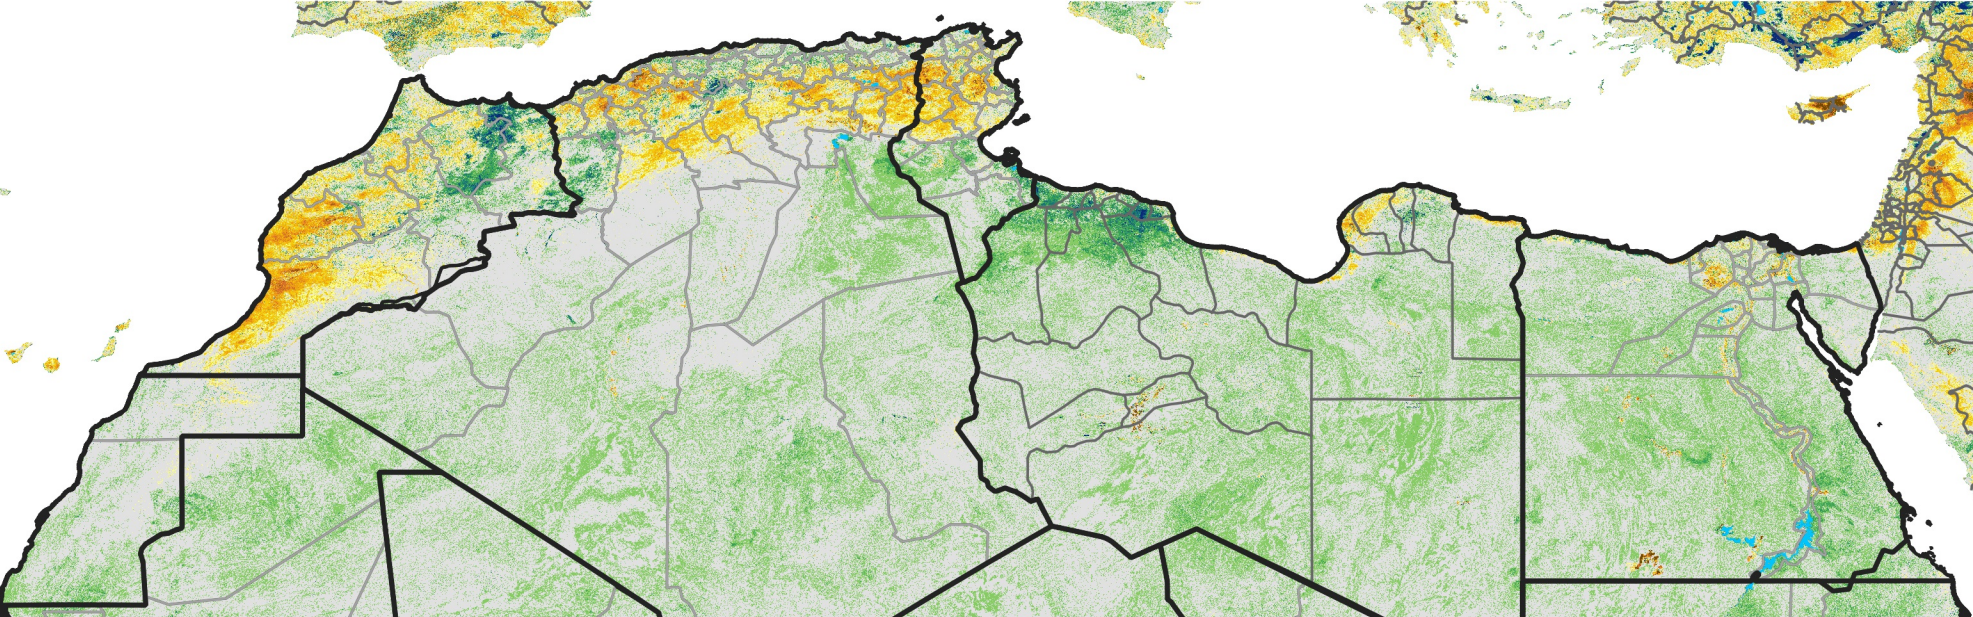

North Africa Percent of Mean NDVI

2008 / mean (2003 - 2022)
Period 07 / March 01 - 10, 2008

Percent of Normal