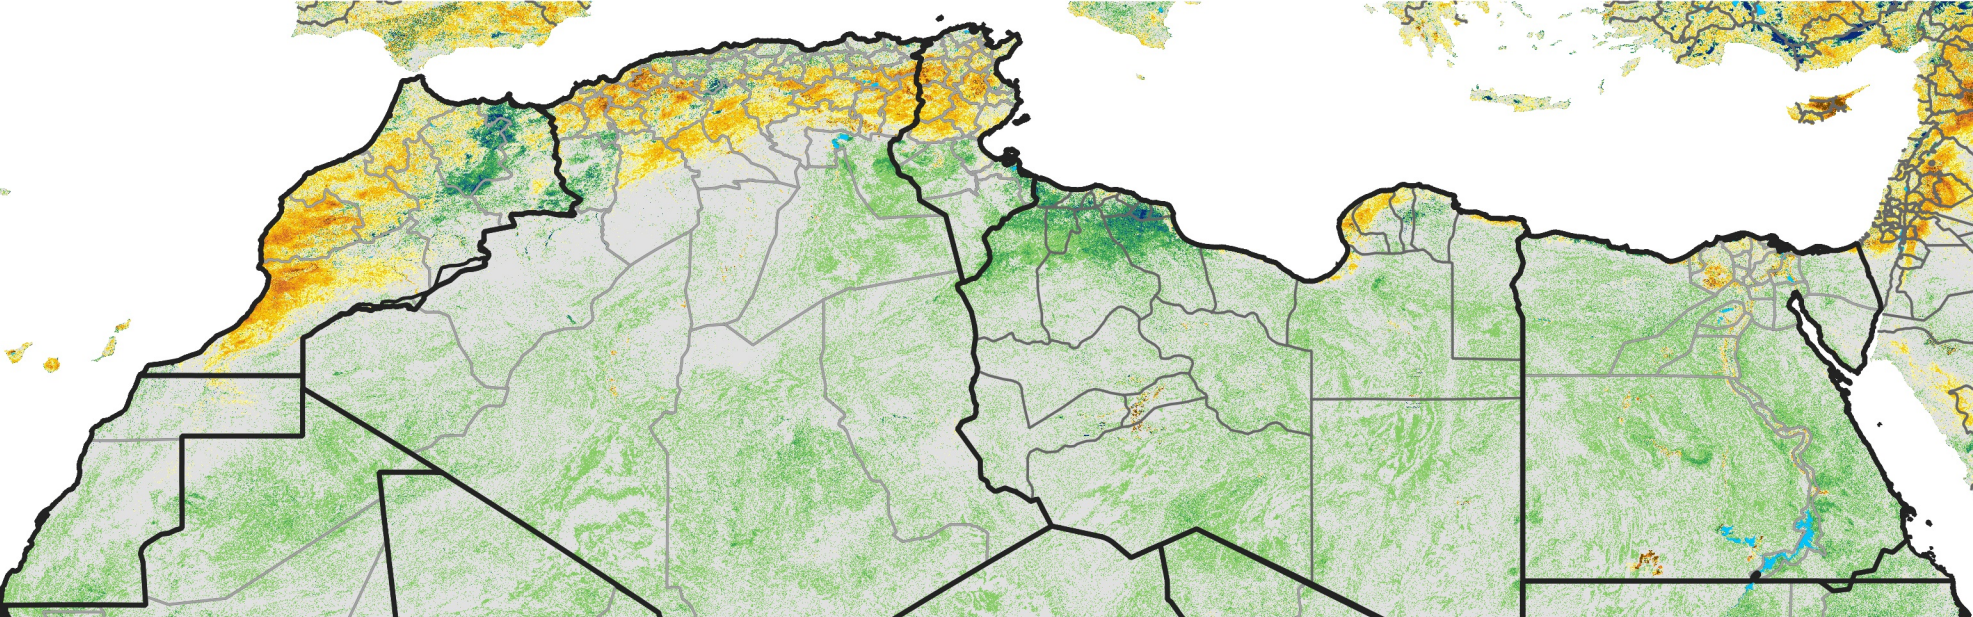

# North Africa Percent of Mean NDVI

2008 / mean (2003 - 2022)  
Period 08 / March 11 - 20, 2008