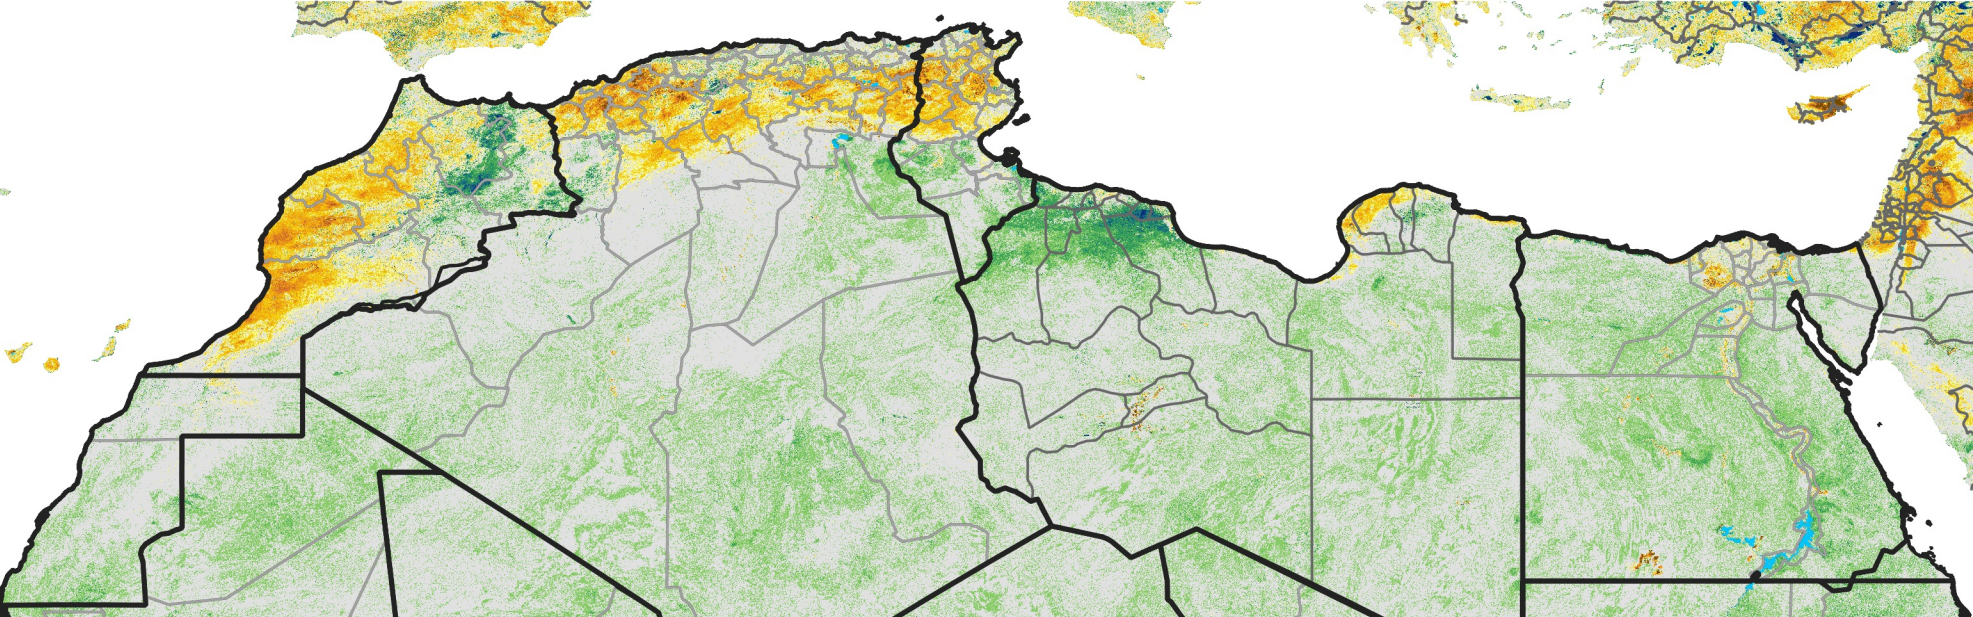

# North Africa Percent of Mean NDVI

2008 / mean (2003 - 2022)  
Period 09 / March 21 - 31, 2008