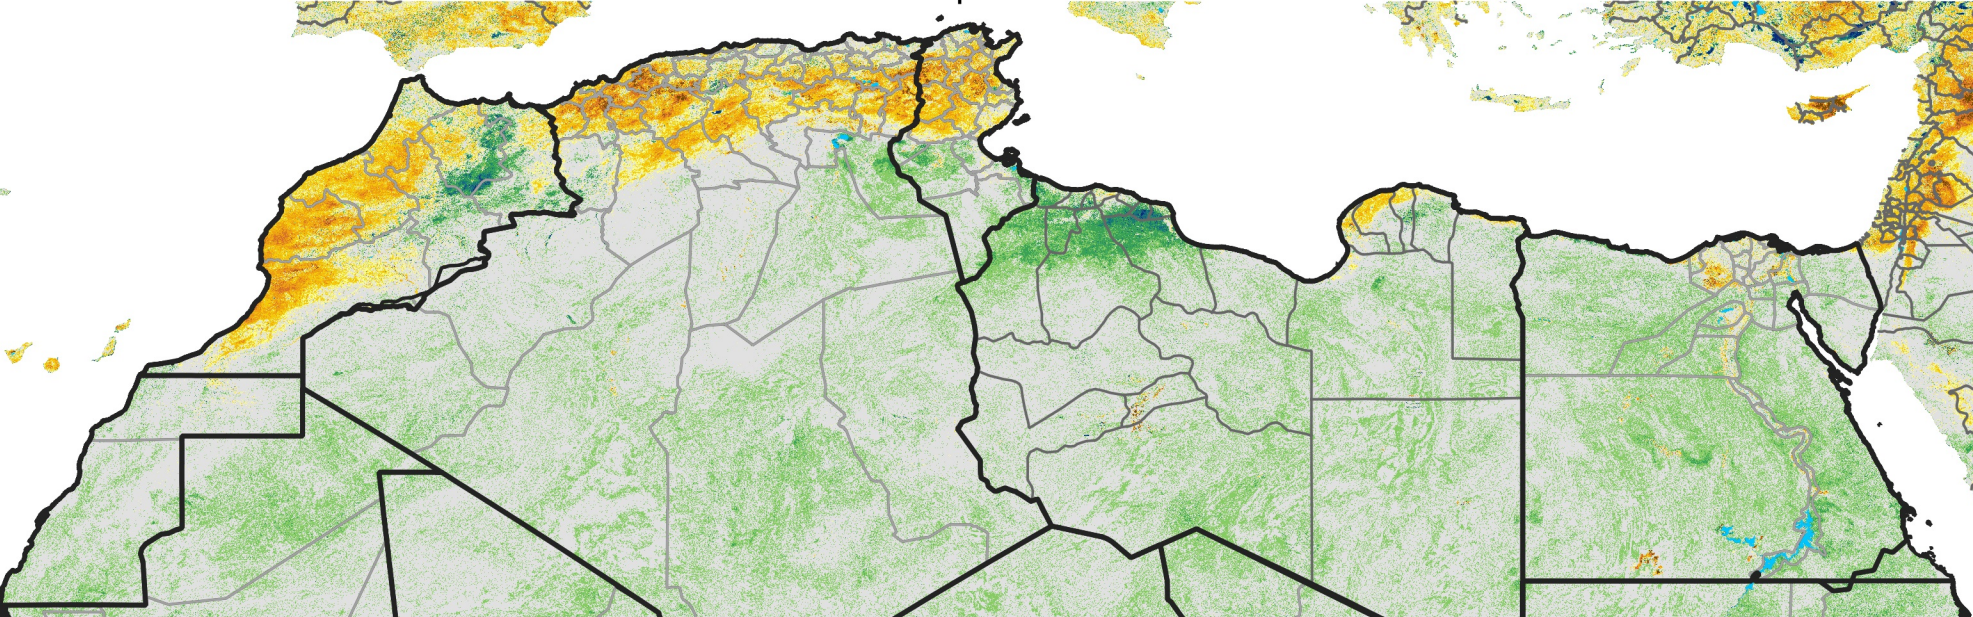

North Africa Percent of Mean NDVI

2008 / mean (2003 - 2022)
Period 10 / April 01 - 10, 2008

Percent of Normal