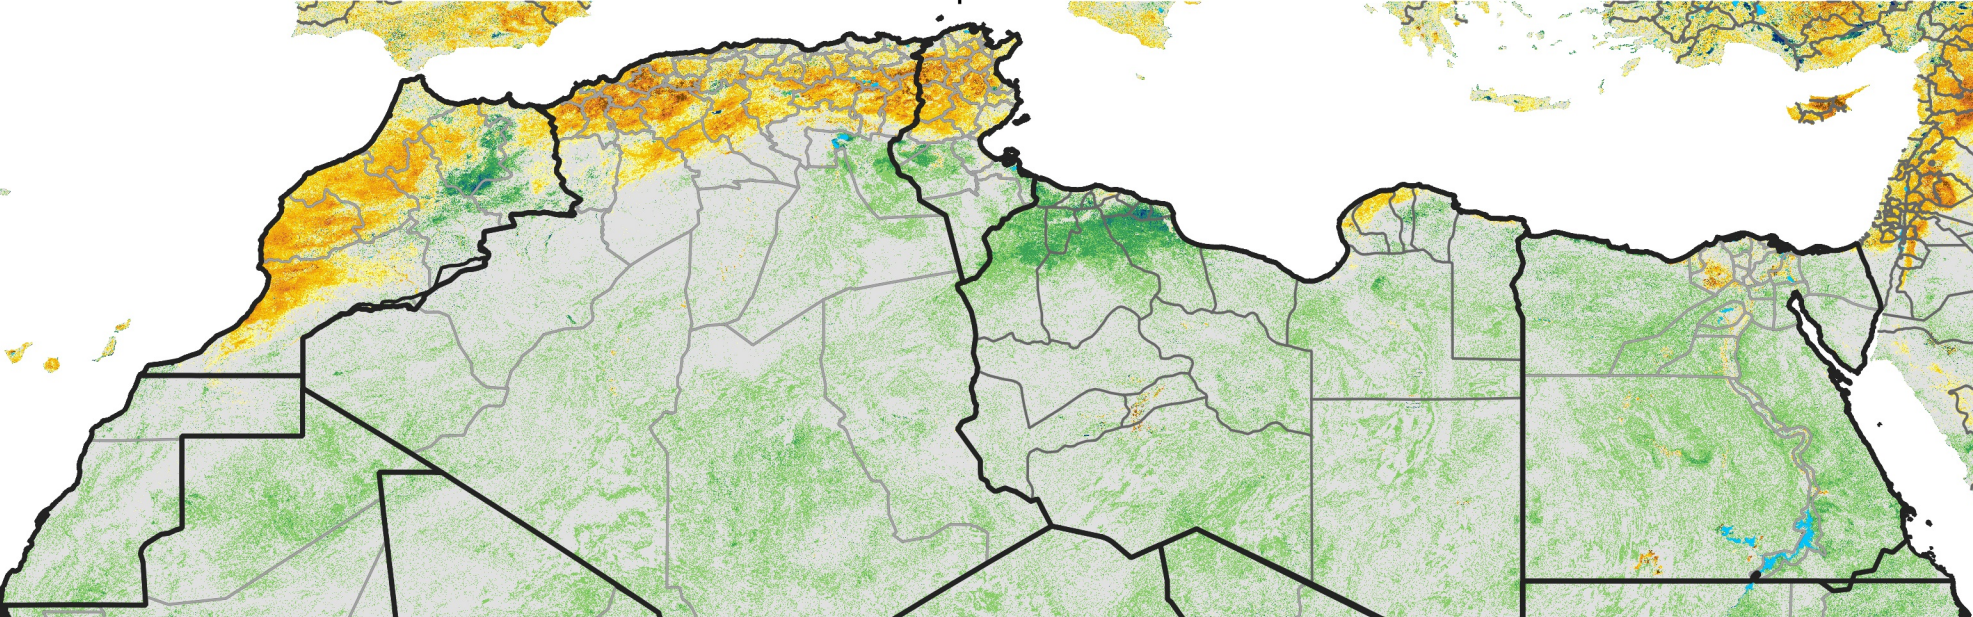

North Africa Percent of Mean NDVI

2008 / mean (2003 - 2022)
Period 11 / April 11 - 20, 2008

Percent of Normal