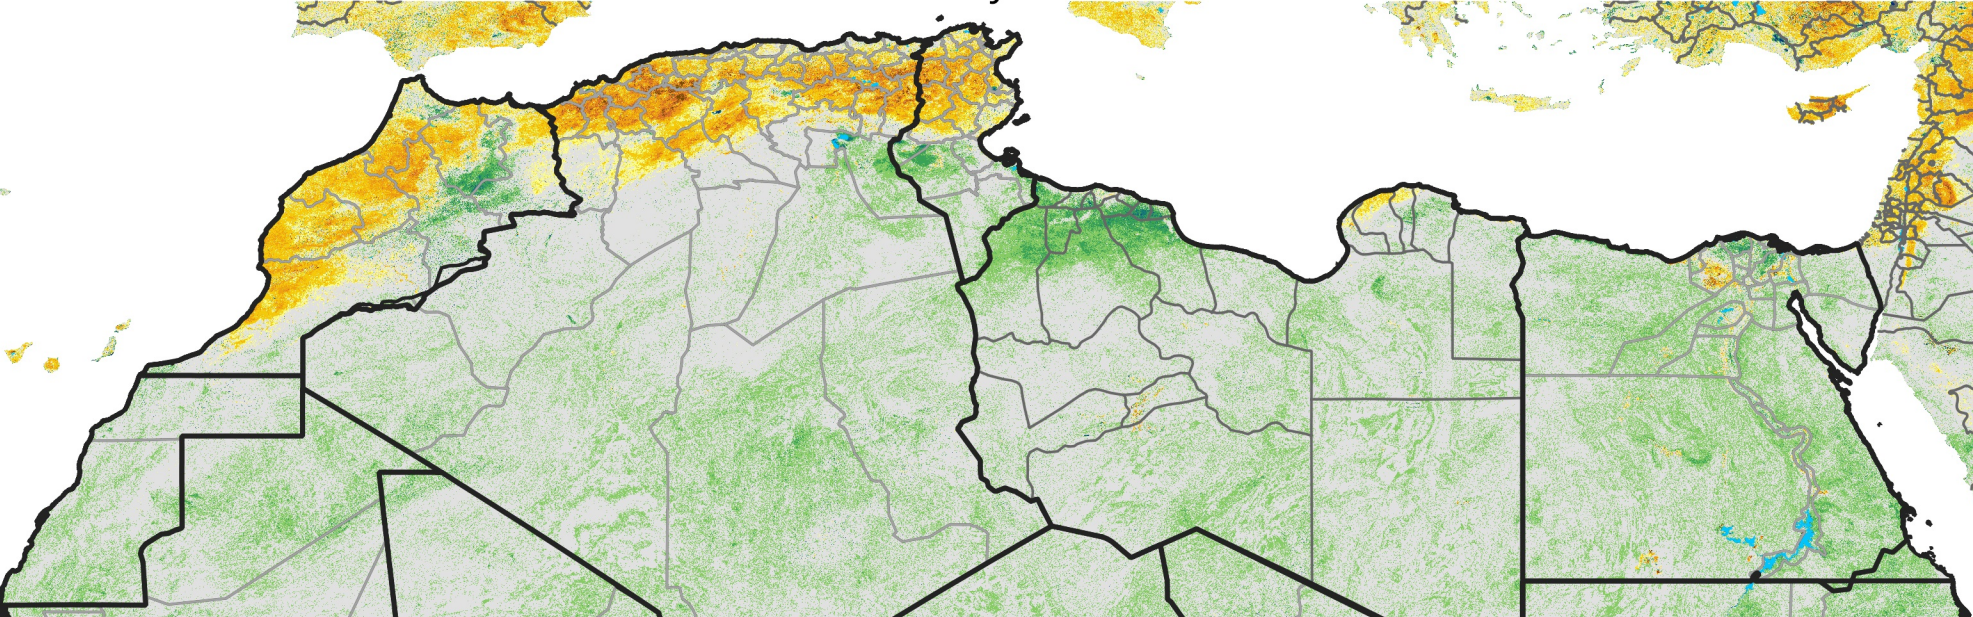

North Africa Percent of Mean NDVI

2008 / mean (2003 - 2022)
Period 13 / May 01 - 10, 2008

Percent of Normal