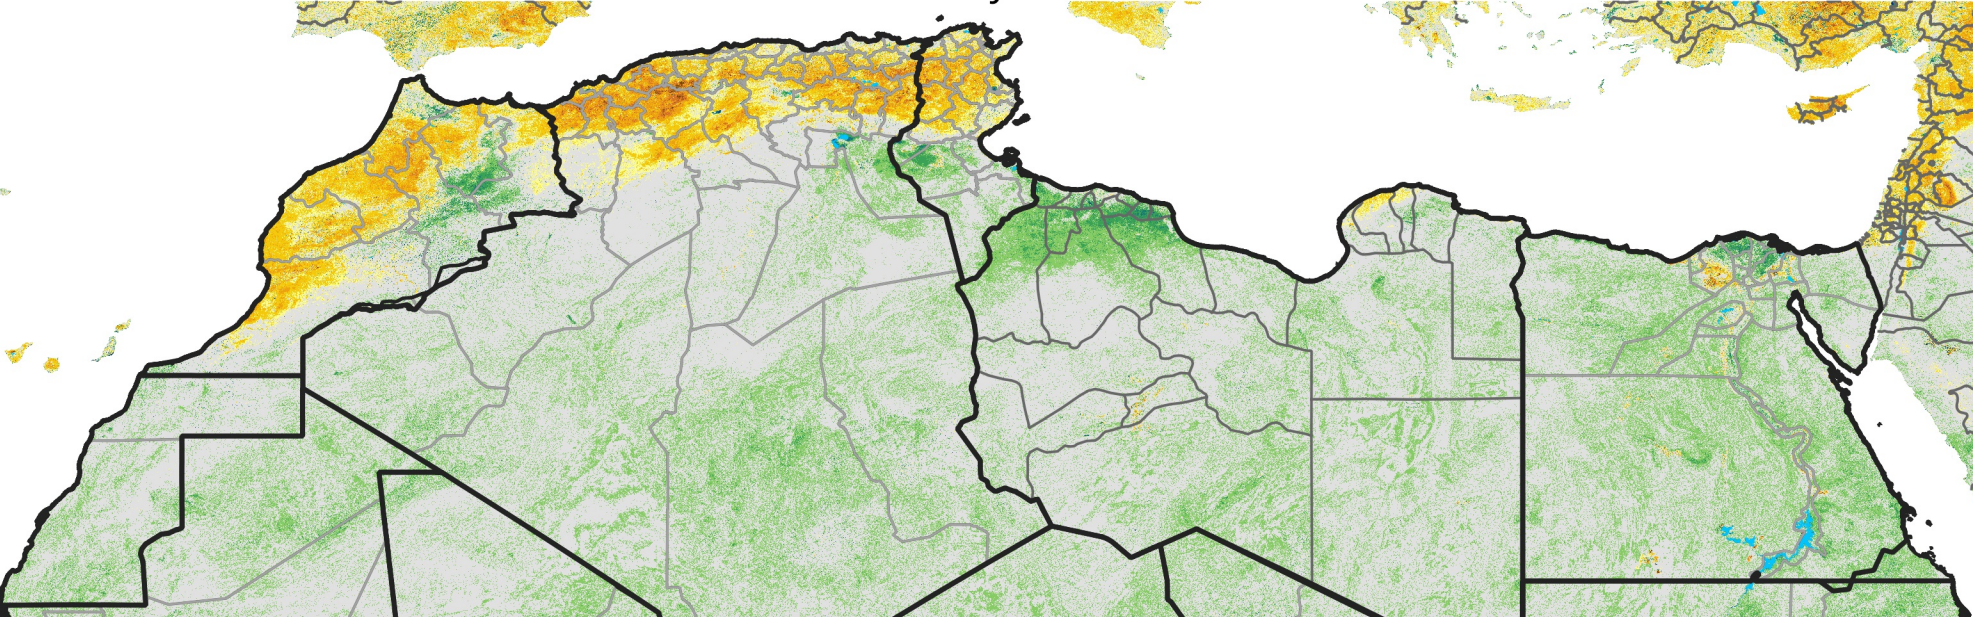

# North Africa Percent of Mean NDVI

2008 / mean (2003 - 2022)  
Period 14 / May 11 - 20, 2008