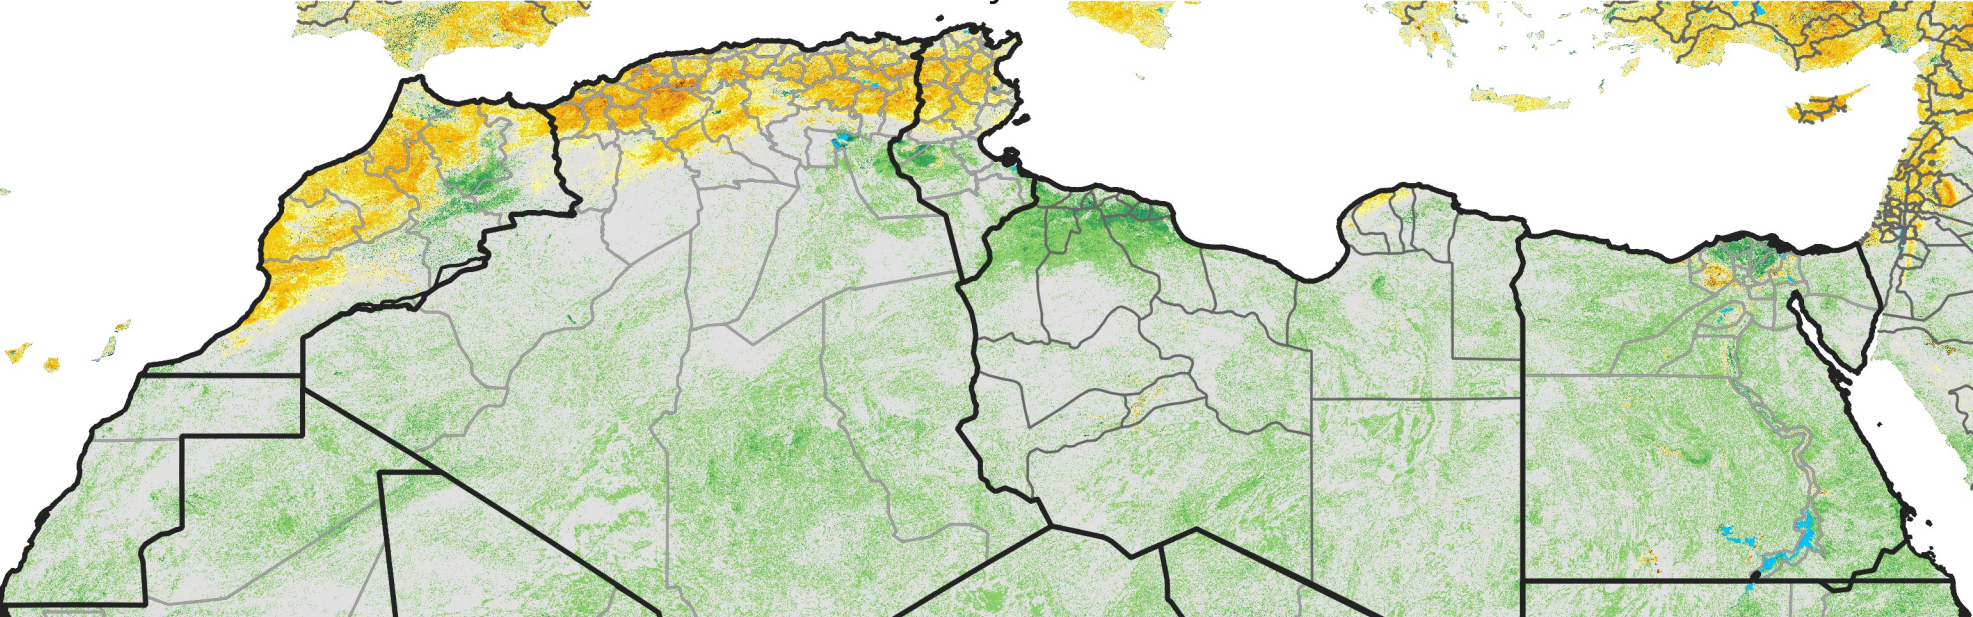

North Africa Percent of Mean NDVI

2008 / mean (2003 - 2022)
Period 15 / May 21 - 31, 2008

Percent of Normal