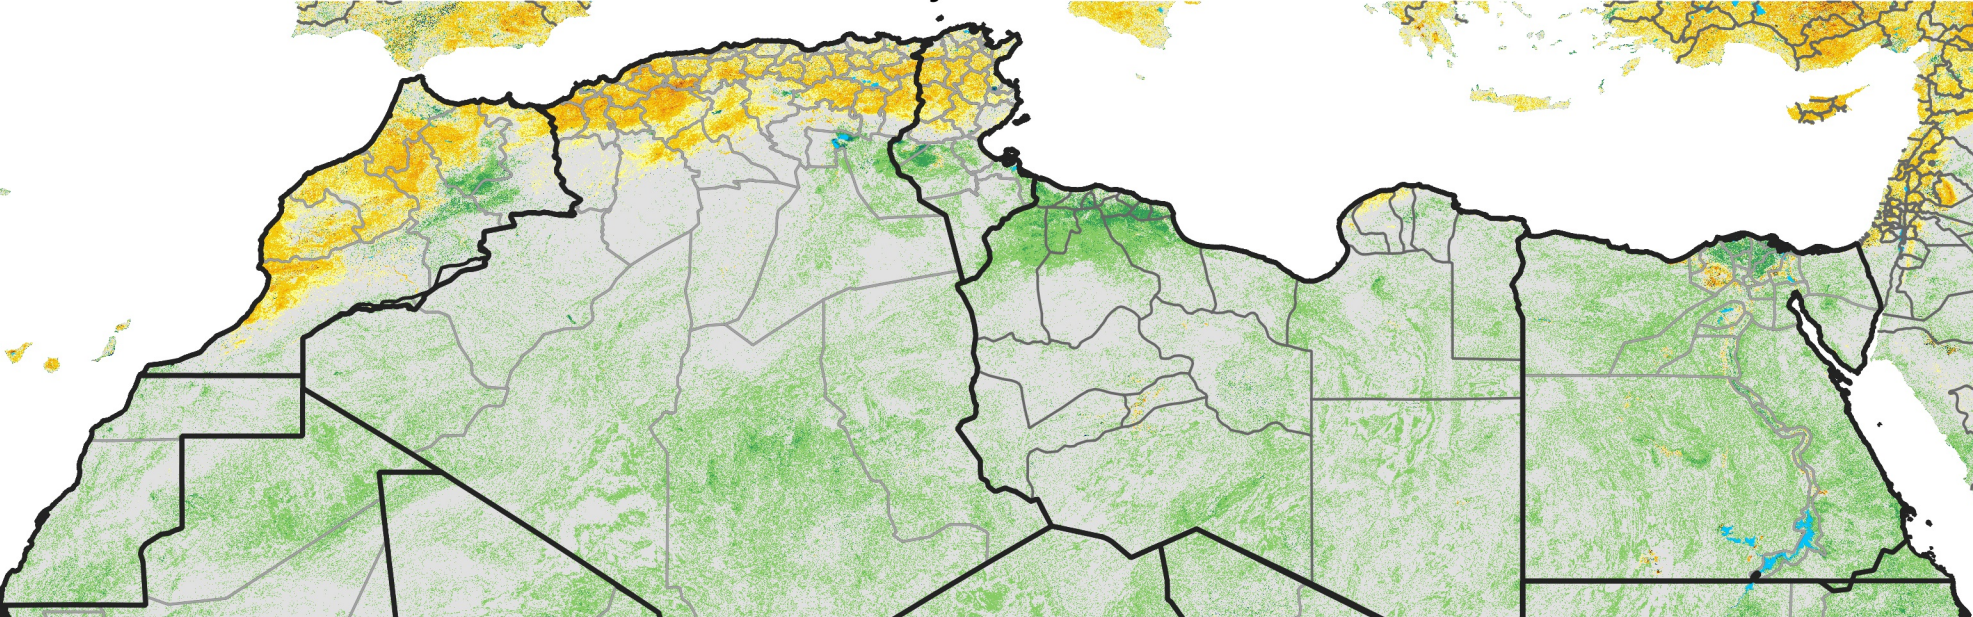

North Africa Percent of Mean NDVI

2008 / mean (2003 - 2022)
Period 16 / June 01 - 10, 2008

Percent of Normal