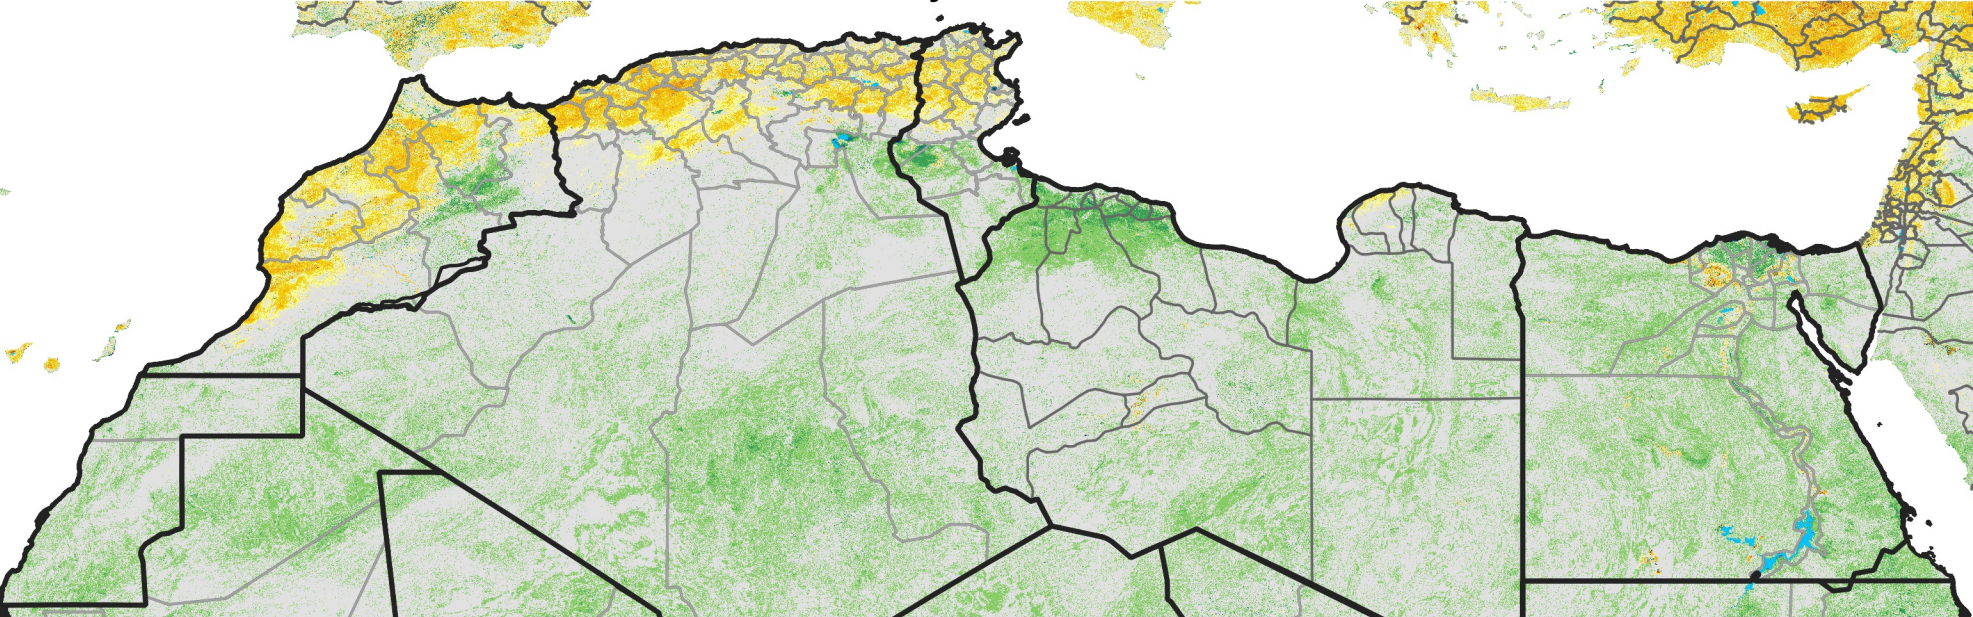

North Africa Percent of Mean NDVI

2008 / mean (2003 - 2022)
Period 17 / June 11 - 20, 2008

Percent of Normal