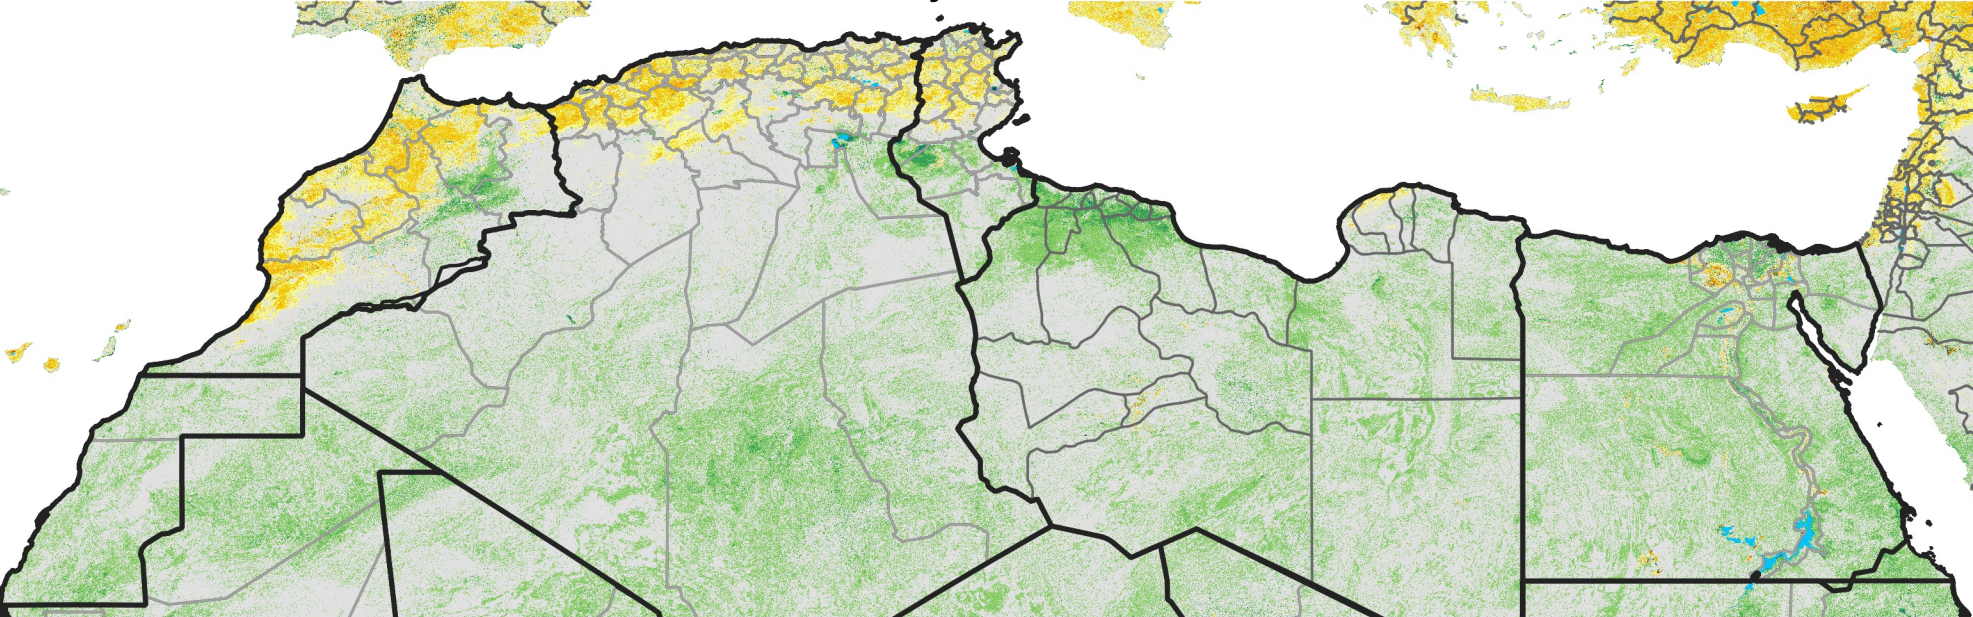

# North Africa Percent of Mean NDVI

2008 / mean (2003 - 2022)  
Period 18 / June 21 - 30, 2008