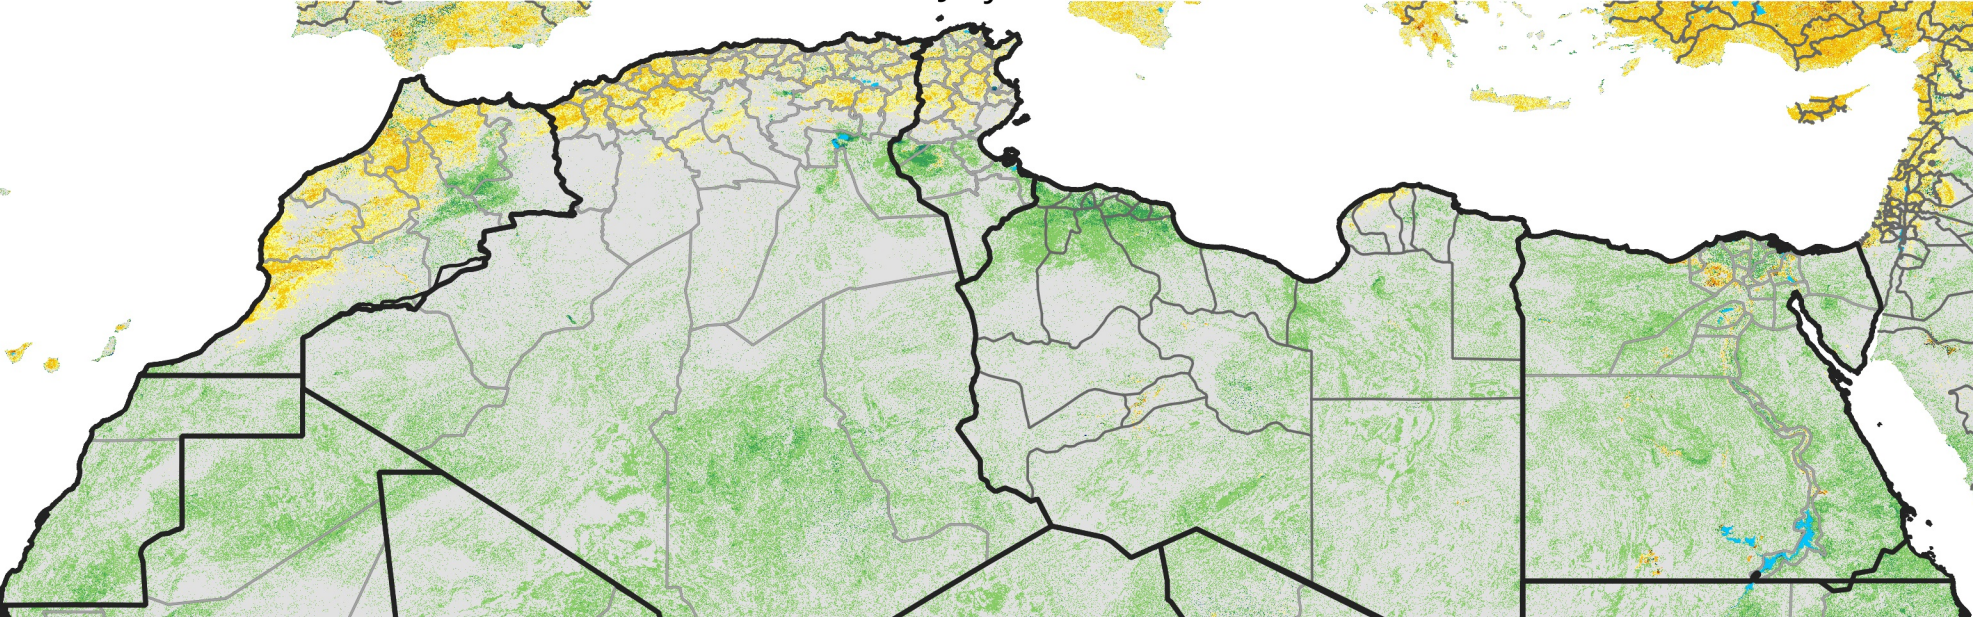

North Africa Percent of Mean NDVI

2008 / mean (2003 - 2022)
Period 19 / July 01 - 10, 2008

Percent of Normal